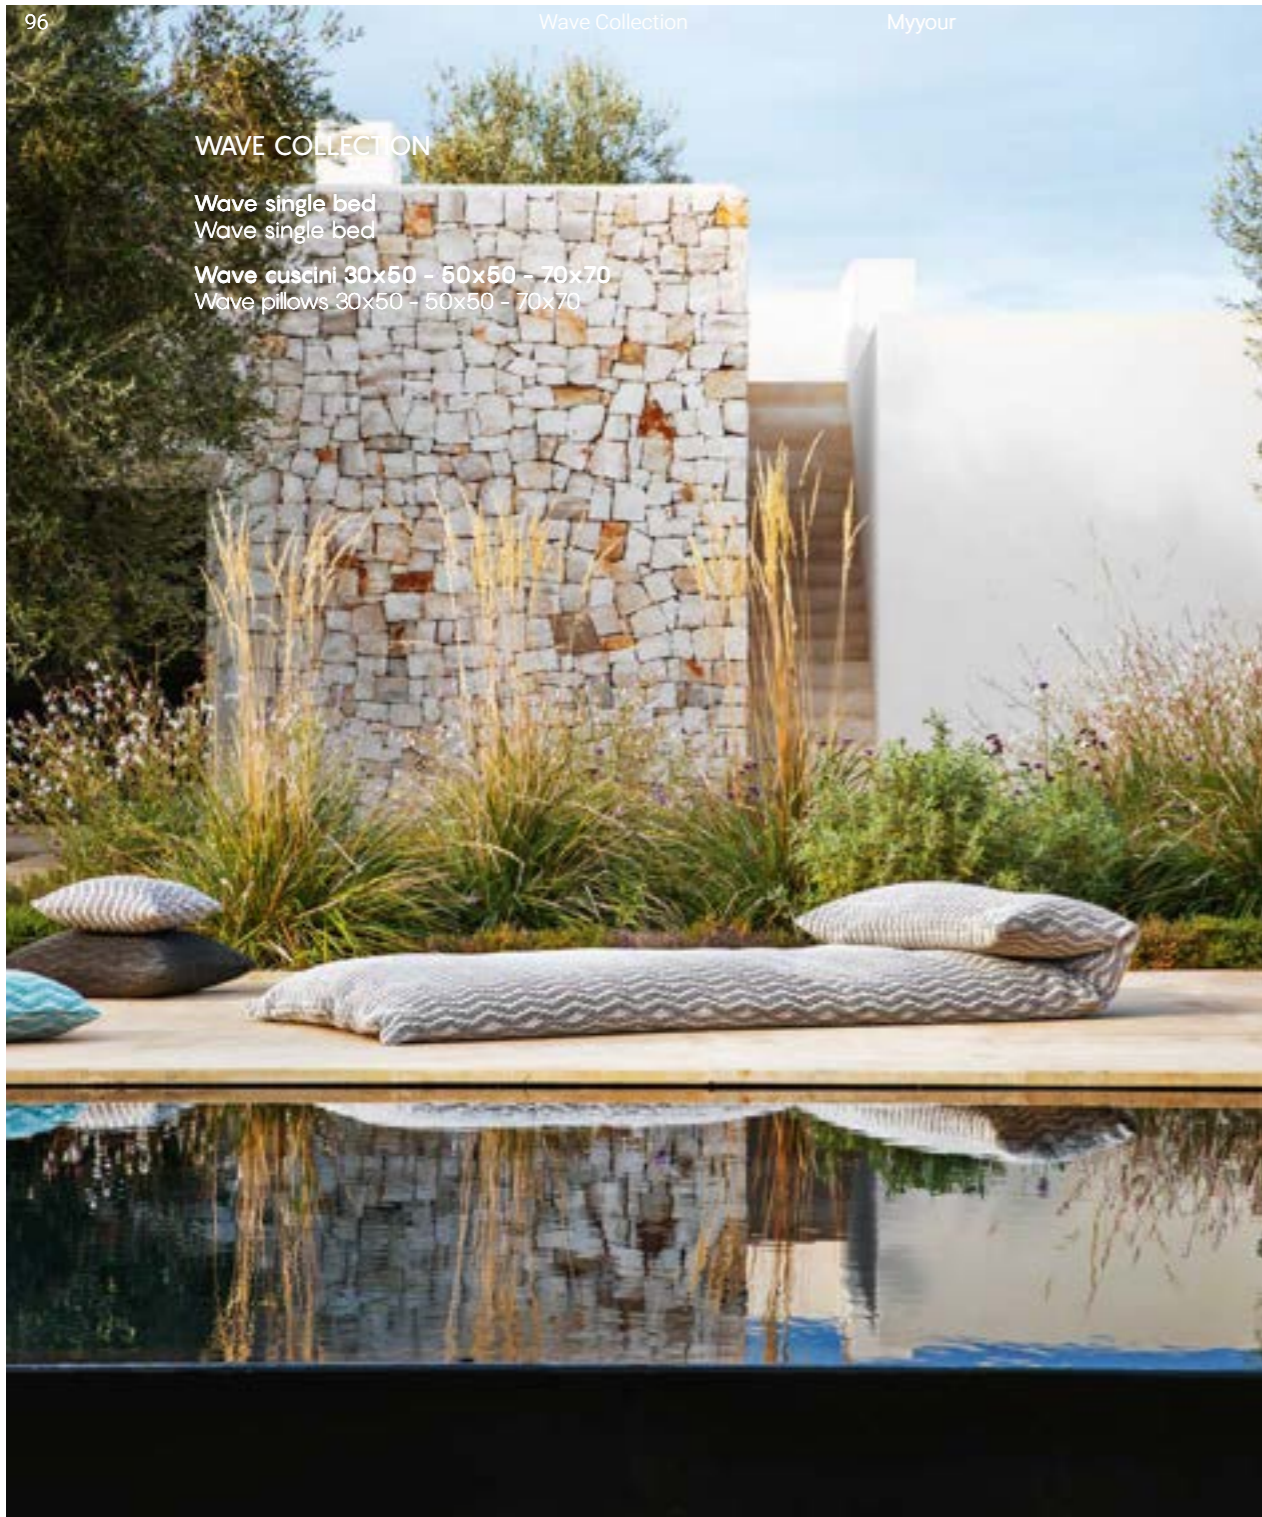

WAVE COLLECTION

Wave single bed
Wave single bed

Wave cuscini 30x50 - 50x50 - 70x70
Wave pillows 30x50 - 50x50 - 70x70