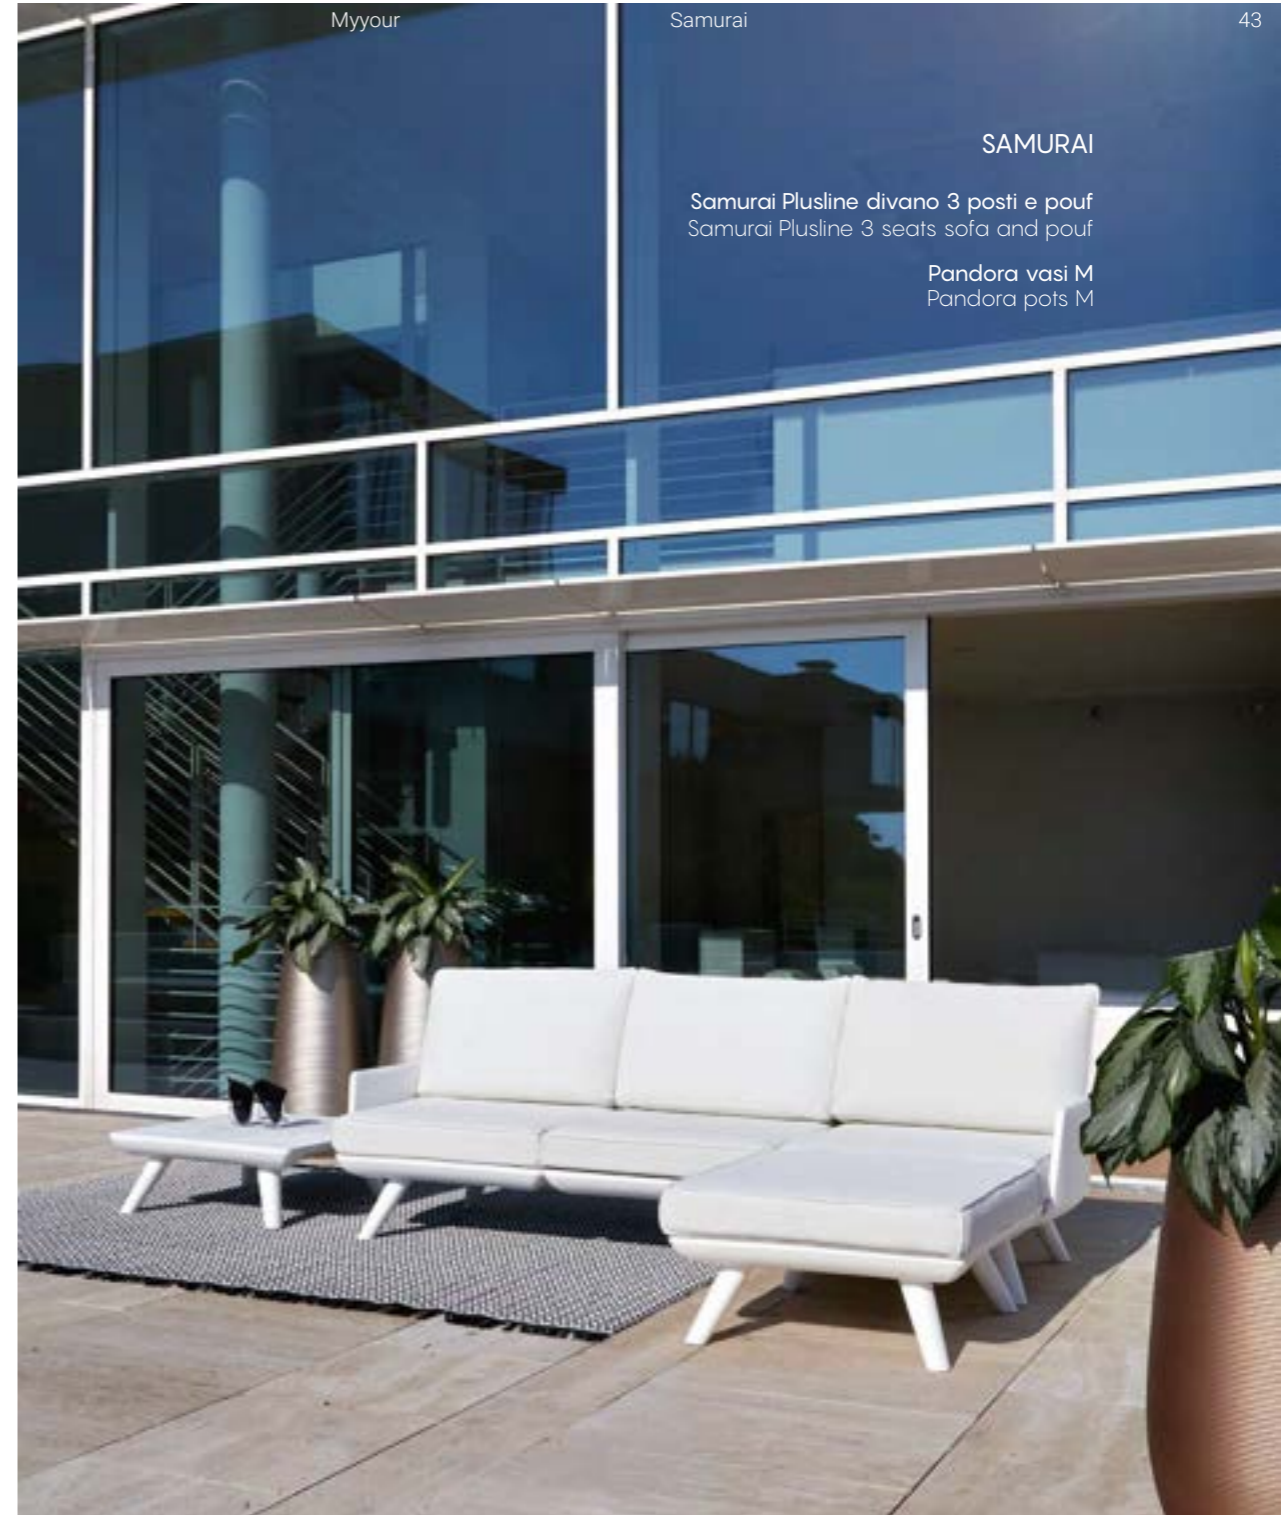

SAMURAI

Samurai Plusline divano 3 posti e pouf
Samurai Plusline 3 seats sofa and pouf

Pandora vasi M
Pandora pots M