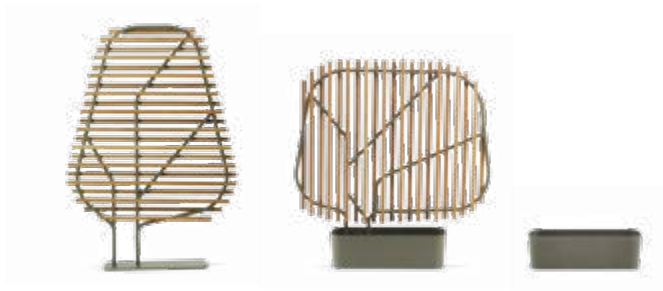

Clostra

Design: Emmanuel Gallina

Collection composed of:
high shield / low shield / planter

FSC™ certified product