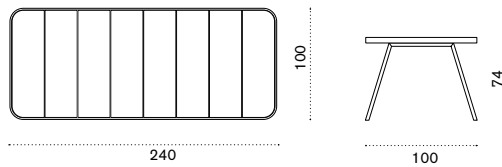

Swing

Rectangular dining table 240x100

pickled teak SWTPRM2D__T5
natural teak SWTPRM2D__T1

→ 45 → 8