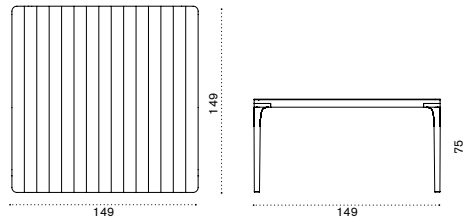

XL square dining table 149x149

aluminium + teak PLTPQM2D4_T1

→ 44 → 8