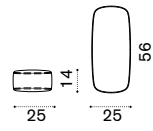

Armrest cushion

soft ivory melange CPCUBRO001
aquamarine CPCUBRO732

→ 1