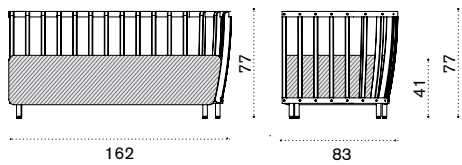

Swing

Design: Patrick Norguet

Collection composed of:
lounge armchair / 2 seater sofa
/ xl sofa / modular sofa / club armchair
/ porch swing / coffee table
/ barstool / dining armchair
/ dining table / pouf / lounge bed

FSC™ certified product

Back end module left

pickled teak SWDMFSD__T5
natural teak SWDMFSD__T1
cushions, seat+3 back SWCUDMFS_____

→ 45