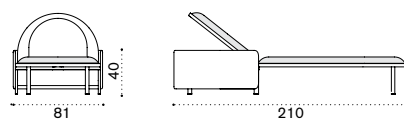

Sun lounger

sun lounger ESLEWNFD43T5

mattress nature white ESCULEAW25

→ 44