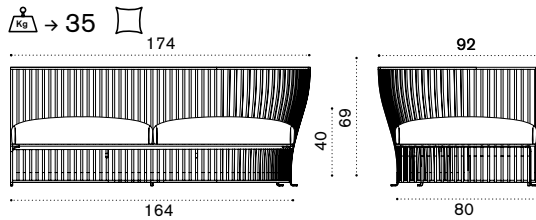

Venexia

Back end module left

alu. mineral grey VXFSD53
alu. limestone white VXFSD56
cushions, seat+4back lichen VXCUF46
cushions, seat+4back linen color VXCUF49