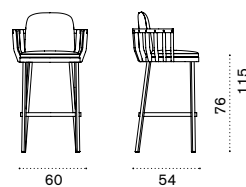

Barstool

pickled teak SWSGD__T5
natural teak SWSGD__T1
cushions, seat+back SWCUPD_____

→ 9