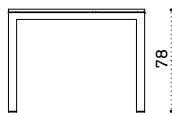

Flat

Design: Ethimo

Collection composed of:
extendable dining table

Material

Metal
Warmwhite

Metal
Warmgrey

Rain cover

Ethi-Care

Extendable dining table 160-250x100

FTTPRM1B4_

→ 90 → 6-8

160 - 250

100

Extendable XL dining table 240-360x100

FTTPRM2B4_

→ 120 → 8-12

240 - 360

100