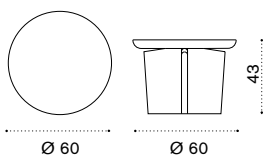

Table Ø60x43 CSTCTM2T1BC

→ 10