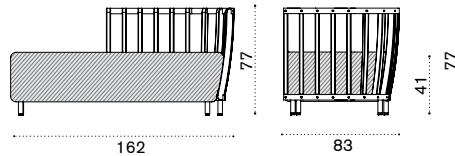

Daybed right

pickled teak SWDMDD__T5
natural teak SWDMDD__T1
cushions, seat+2 back SWCUDMDD_____

→ 39