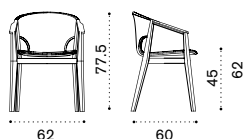

Dining armchair

natural teak KNPDT1R70
pickled teak KNPDT5R71

→ 7