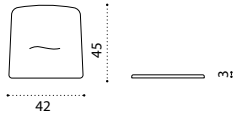

Seat cushion 46x42 h2

seat cushion 46x42 h2 KICUPDA__

→ 1