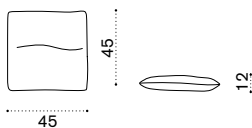

Back cushion 45X45

ice RTCUSCQPP40
aegean blue RTCUSCQPP41
leofanto 1 RTCUSCQPP42
carmide 11 RTCUSCQPP43
chartreuse RTCUSCQP29
amazone RTCUSCQA54

→ 0,5