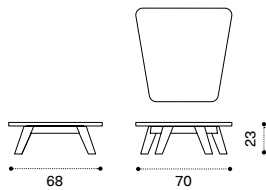

## Coffee table 68 x 70 - small

brushed natural teak + marble RATCQT1SMS  
brushed natural teak + smeraldo RATCQT1SPSR

 → 26