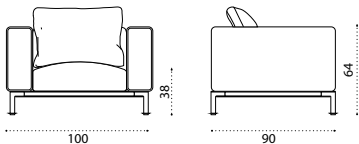

## XL Lounge armchair

carbon/teak CIPLD69T1\_\_\_\_  
carbon CIPLD69\_\_\_\_  
carbon/accoya CIPLD69A\_\_\_\_

silver/teak CIPLD70T1\_\_\_\_  
silver CIPLD70\_\_\_\_  
silver/accoya CIPLD70\_\_\_\_

→ 45