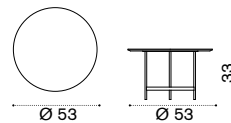

Coffee table Ø53 H33

d. grey + ice white CPTCTH2DGLI
d. grey + brown CPTCTH2DGLEE
d. grey + acquamarina CPTCTH2DGPSP

→ 10