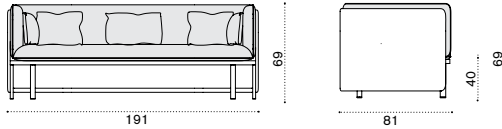

3 seater sofa

natwick tight weave ESD3H1WNFD43
natwick wide weave ESD3H1WNHD43
cushions, seat+5 back ESCUD3AW25

→ 50