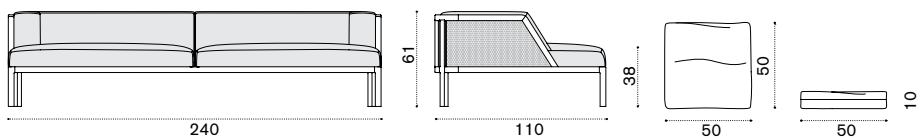

XL sofa

natural teak GLD3T1R1
pickled teak GLD3T5R2
cushions, seat+back GLCUDI_____

→ 52

Complementary back cushion for XL sofa and armchair

nature white GLCUSAW25
nature grey GLCUSAW24
corda GLCUSCPP50

→ 1,3