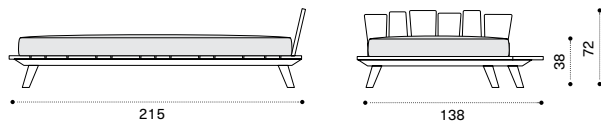

Sunbed

brushed natural teak RALET1S
pickled teak RALET5
seat cushion RACULEP_

→ 40