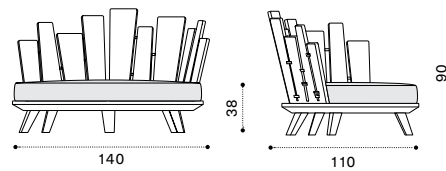

Lounge armchair left

brushed natural teak RAPLST1S
pickled teak RAPLST5
seat cushion RACUPLS___

→ 35