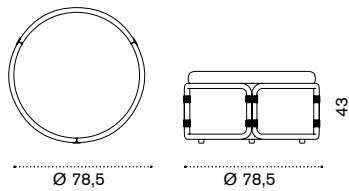

Pouf

pickled teak + fabric RTPUT5P___
aluminium + fabric RTPUD57P___

→ 17