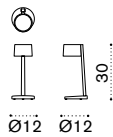

Gaia

Design: Marc Sadler

Collection composed of:
table lamp / hanging lamp

FSC™ certified product

Material

Natural
Teak

Polyester
Bianco

Polyester
Argilla

Polyester
Argento

Polyester
Ruggine

Polyester
Rosa

Polyester
Ottanio

Polyester
Notte

Polyester
Biliardo

Polyester
Lacca

Table lamp

GALAT1P1__IG

→ 0,5

IP54 2700° K 200 LUMEN
usb charging, Li-ion battery 10W/h
max endurance >10h
recharging cycles 6/10h

Hanging lamp

GALASP1__IG

→ 0,5

IP54 2700° K 200 LUMEN
usb charging, Li-ion battery 10W/h
max endurance >10h
recharging cycles 6/10h