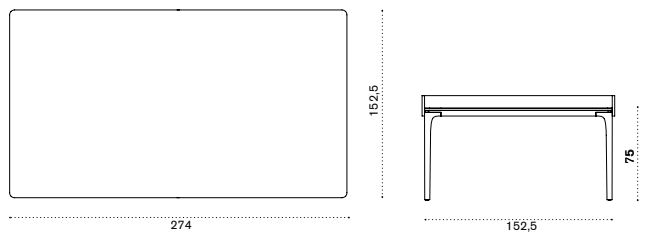

## Rectangular dining / Ping pong table 274x152,5

aluminium + ceramic stone PLTPRM3D38LR

ping pong kit included

 → 96,5  → 12