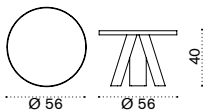

Round coffee table Ø 56

with slate grey ceramic stone top ESTCTD43LN
with dove grey ceramic stone top ESTCTD43LG

→ 9