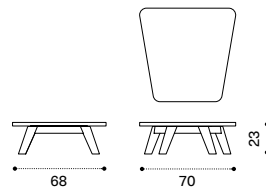

Coffee table 68 x 70 - small

pickled teak + marble RATCQT5MS
pickled teak + smeraldo RATCQT5PSR

→ 26