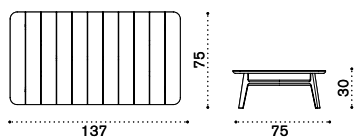

## Round coffee table Ø 50

natural teak KNTCTT1  
pickled teak KNTCTT5

 → 4