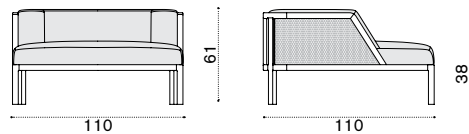

## Lounge armchair

natural teak GLPLT1R1  
 pickled teak GLPLT5R2  
 cushions, seat+back GLCUPL\_\_\_\_\_

→ 28,5