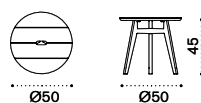

Round coffee table Ø 50

natural teak KNTCTT1
pickled teak KNTCTT5

→ 4