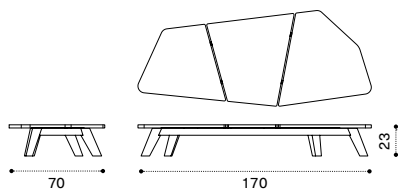

Coffee table 70 x 170 - large

brushed natural teak + marble RATCRT1SMS
brushed natural teak + smeraldo RATCRT1SPSR

→ 40