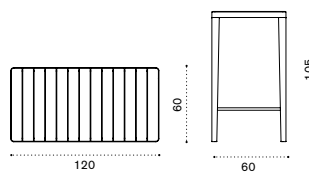

High rectangular table 120x60

pickled teak LATPRM1B40T5
teak LATPRM1B51T1

→ 31 → 4-6