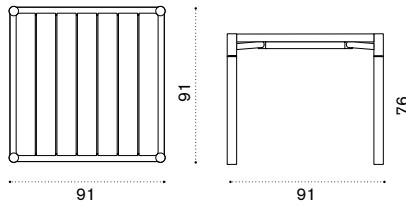

Square dining table 91x91

teak KITPQT1
pickled teak KITPQT5

→ 18 → 4