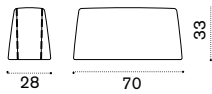

Short back cushion

soft ivory melange CPCUSCM1O001
aquamarine CPCUSCM1O732

→ 4