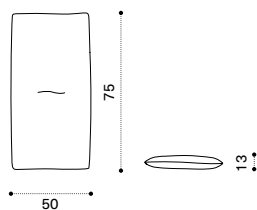

Sunbed back cushion 75x50 cm

RACULESC_

→ 1,5