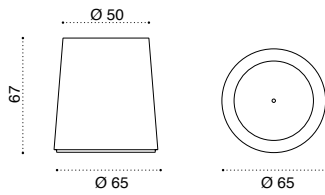

Top 70 (for items Agapantus)
BUTPCS0_
→ 2