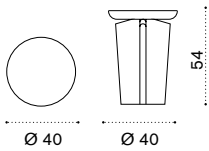

Table Ø40x54 CSTCTM1T1BC

→ 8