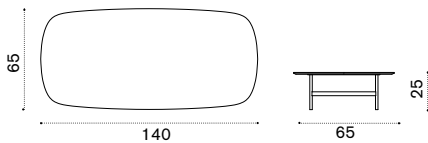

## Coffee table 140x65x25H

dark grey + ice white CPTCRM2DGLI  
dark grey + brown CPTCRM2DGLEE

→ 30