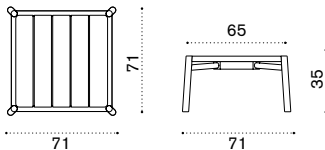

Square coffee table 65x65

teak KITCQT1
pickled teak KITCQT5

→ 7