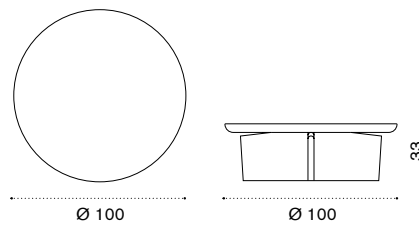

Table Ø100x33 CSTCTM3T1BC

→ 18