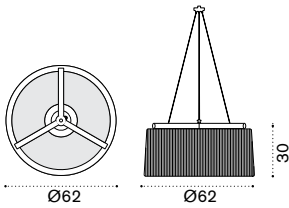

Pendant lamp

KILAT_RC_

→ 8

IP44, 1XE27

(Bulb not included, depends on the bulb used) according to European regulations