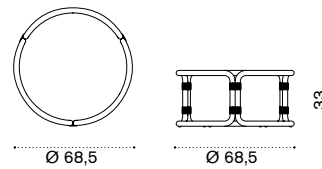

Coffee table Ø68,5 H33

pickled teak + top RTTCTM2H1T5___
aluminium + top RTTCTM2H1D57___

→ 9,5