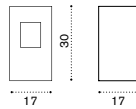

Square path lamp

STLAC__

→ 15

IP44 LED 4W 230V
ENERGETIC CLASS: E