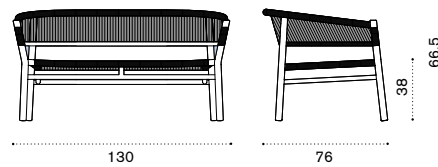

## 2 seater sofa

teak + round rope sand KID2T1RCS  
 pickled teak + round rope dark grey KID2T5RCD

 → 13