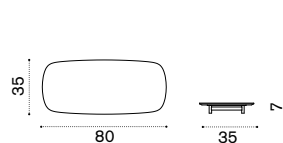

Coffee table 80x35x7H

dark grey + ice white CPTCRM1DGLI
dark grey + brown CPTCRM1DGLEE

→ 10