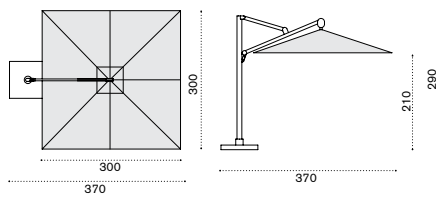

Adjustable square parasol 3x3 m

FROBQD52__