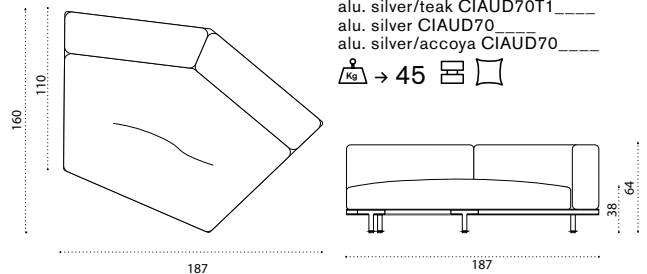

XL Corner module

alu. carbon/teak CIAUD69T1____
alu. carbon CIAUD69____
alu. carbon/accoya CIAUD69A____
alu. silver/teak CIAUD70T1____
alu. silver CIAUD70____
alu. silver/accoya CIAUD70____

→ 45