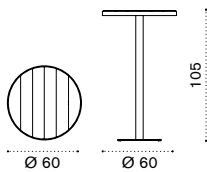

## High round table Ø 60

pickled teak LATPTH2B40T5  
teak LATPTH2B51T1

→ 17,5 → 2