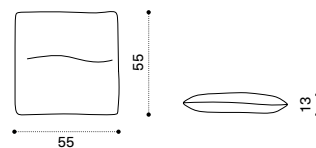

Back cushion 55x55 cm

RACUSCM2___

→ 1