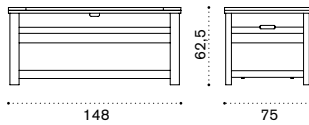

T-Box Trunk

pickled teak TBBLT5
teak TBBLT1

→ 50

Clay Square coffee table 45x45

pickled teak CYTCQT5
teak CYTCQT1

→ 7