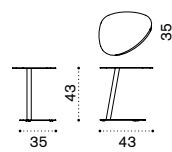

Smart – side table 43x35

SMTCRD__

→ 3,5