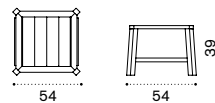

## Petit club Square coffee table

54x54 with removable tray

pickled teak PCTCQT5  
teak PCTCQT1

→ 8,5