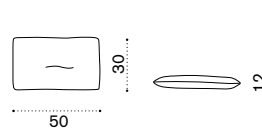

Back cushion 50X30

ice RTCUSCRPP40
leofanto 1 RTCUSCRPP42
carmide 11 RTCUSCRPP43
chartreuse RTCUSCRP29

→ 0,5