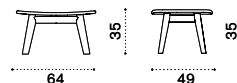

Footstool

natural teak KNFTT1R70
pickled teak KNFTT5R71

→ 5