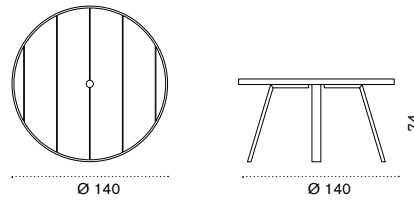

Round dining table Ø 140

pickled teak SWTPTM1D__T5
natural teak SWTPTM1D__T1

→ 35 → 6-7