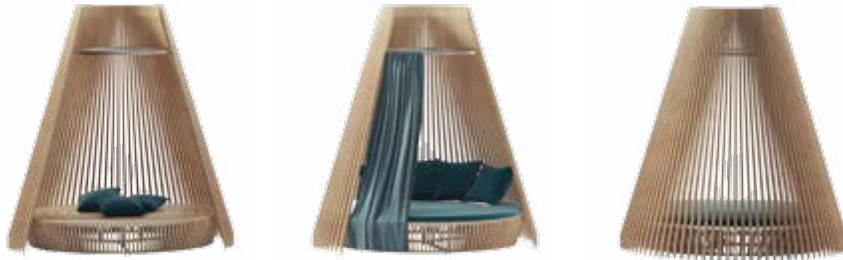

Hut

Design: Atelier Lavit

Collection composed of:
alcove