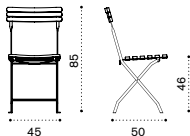

Folding chair

pickled teak LASPB40T5
teak LASPB51T1

$\rightarrow 6$ $\leftarrow$