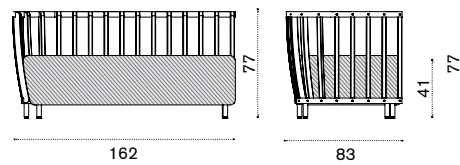

## Small coffee table Ø 50

pickled teak SWTCQH2D\_\_T5  
 natural teak SWTCQH2D\_\_T1

→ 9