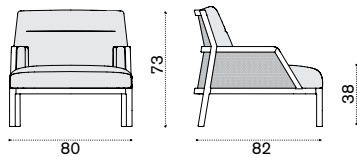

## Lounge armchair

natural teak GLPLT1R1  
 pickled teak GLPLT5R2  
 cushions, seat+back GLCUPL\_\_\_\_\_

→ 28,5