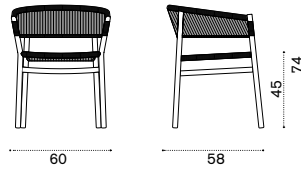

Dining armchair - Aluminium

alu warmwhite + round rope light grey KIPDD43R1
alu warmgrey + round rope dark grey KIPDD44RCD

→ 6,5