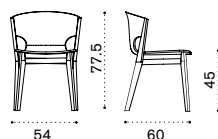

Dining chair

natural teak KNSET1R70
pickled teak KNSET5R71

→ 6,5