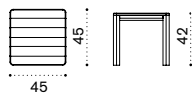

## Clay Square coffee table 45x45

pickled teak CYTCQT5  
teak CYTCQT1

→ 7