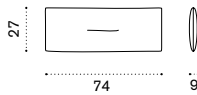

Knit

Lumbar cushion for 3 seater sofa

2 lumbar cushions red diamond KNCUDCM2PP53

→ 1