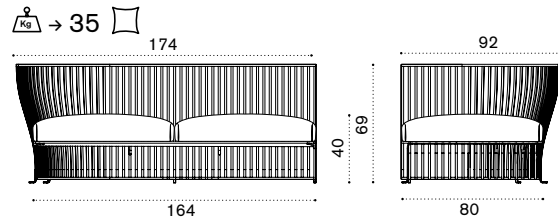

## Coffee table Ø 60 H48

alu. mineral grey + white VXTCTM1D53PLSB  
 alu. mineral grey + ardesia VXTCTM1D53PLA  
 alu. limestone white + white VXTCTM1D56PLSB  
 alu. limestone white + ardesia VXTCTM1D56PLA