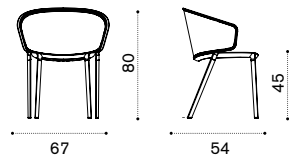

Dining armchair

natwick + warmwhite PVPDD43WN
rope light grey + warmwhite PVPDD43R1
rope lava grey + dark grey PVPDDGR4