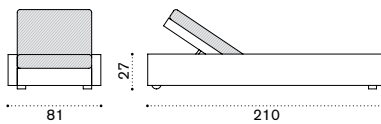

Sunbed

CBLEW2_
mattress CBCULEA__

→ 39,5