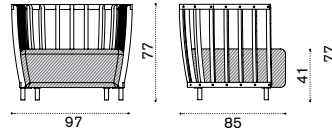

Lounge armchair

pickled teak SWPLD__T5
natural teak SWPLD__T1
cushions, seat + back SWCUPL_____

→ 29