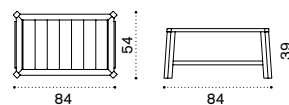

Petit club Rectangular coffee table

84x54 with removable tray

pickled teak PCTCRT5
teak PCTCRT1

→ 10