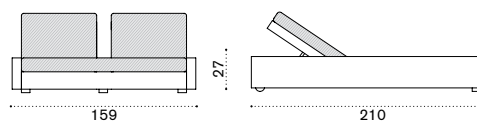

Double sunbed

CBLDW2_
mattress CBCULDA__

→ 68