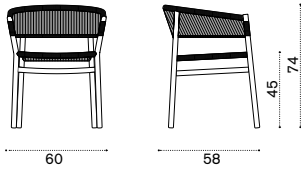

## Dining armchair - Teak

teak + round rope sand KIPDT1RCS  
 teak + round rope olive green KIPDT1R56  
 teak + round rope ruby wine KIPDT1R52  
 pickled teak + round rope dark grey KIPDT5RCD

 → 6,5 