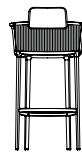

Accessories

soft back NICUPDSBAW__
seat cushion NICUPDAW__

$\rightarrow$ 0,5