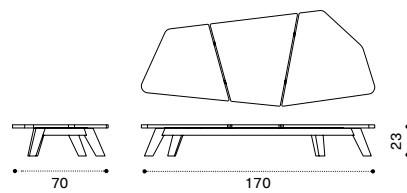

Coffee table 70 x 170 - large

pickled teak + marble RATCRT5MS
pickled teak + smeraldo RATCRT5PSR

→ 40