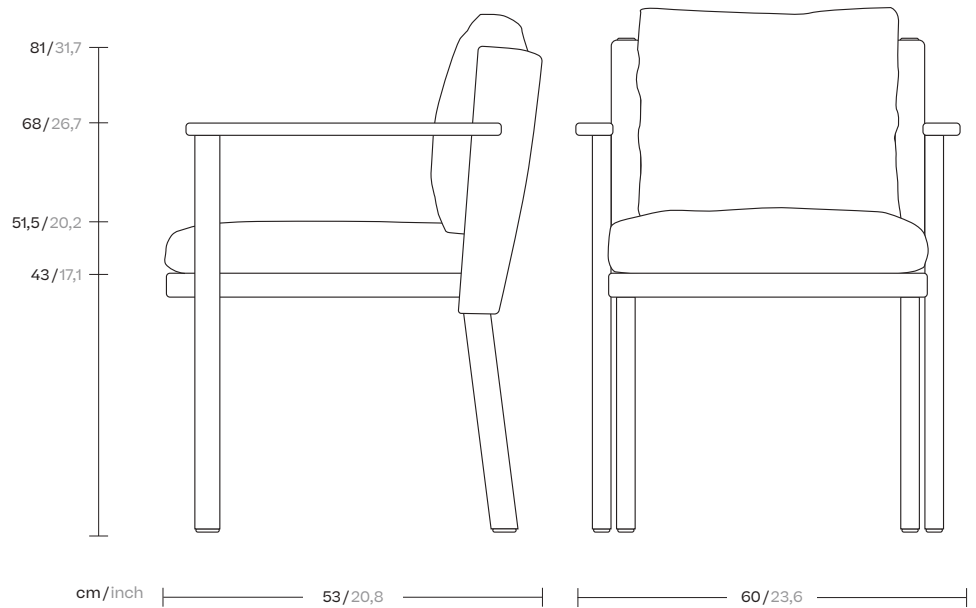

Giro
Stackable dining
armchair,
by Vincent Van Duysen

kettal

Stackable dining armchair

Designer
Vincent Van Duysen

Collection
Giro

Reference
KS7400200

1/4

cm/inch

Giro is a collection which can blend into interiors and exteriors due to its tactility and pure lines. In Giro, we have some variety of shapes, textures and materials (see the difference between the seating items and the coffee and side tables). And still all the items merge harmoniously together to create a warm, tactile and pleasant atmosphere.