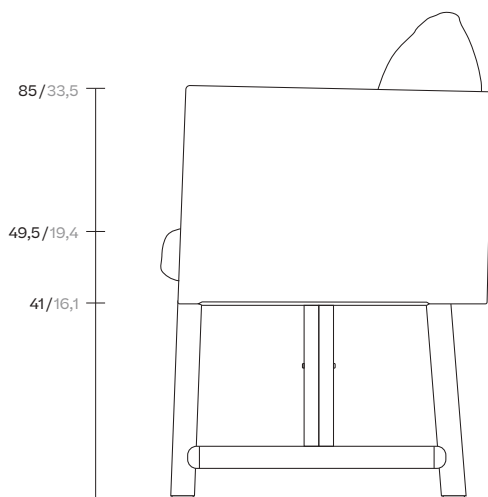

Giro

Folding dining armchair,
by Vincent Van Duysen

kettal

Folding dining armchair

Designer
Vincent Van Duysen

Collection
Giro

Reference
KS7400100

1/4

cm/inch

cm/inch

55/21,6

61/24

kettal

Folding dining armchair

Designer
Vincent Van Duysen

Collection
Giro