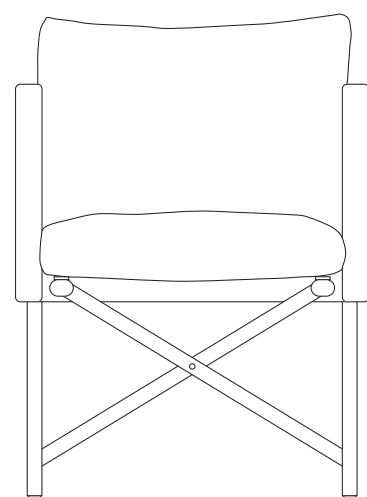

Giro

Folding dining armchair,
by Vincent Van Duysen

kettal

Folding dining armchair

Designer
Vincent Van Duysen

Collection
Giro

Reference
KS7400100

1/4

Giro is a collection which can blend into interiors and exteriors due to its tactility and pure lines. In Giro, we have some variety of shapes, textures and materials (see the difference between the seating items and the coffee and side tables). And still all the items merge harmoniously together to create a warm, tactile and pleasant atmosphere.

cm/inch

cm/inch

55/21,6

61/24

kettal

Folding dining armchair

Designer
Vincent Van Duysen

Collection
Giro