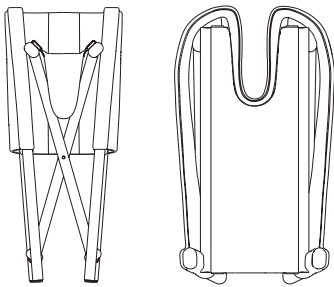

Folding dining armchair

Designer
Vincent Van Duysen

Collection
Giro

Reference
KS7400100

3/4

Other Characteristics

Folding

32/12,5

Seat/Back Cushion

Terrain Laminate Elements