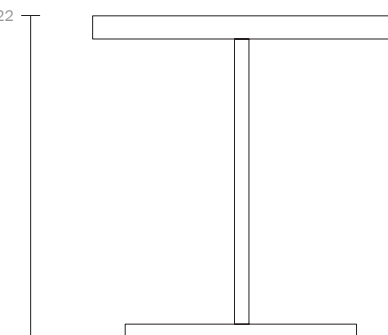

Side table 70x50

Designer
Rodolfo Dordoni

Collection
Boma

Reference
KS2503300

1/3

The Boma collection, designed by Rodolfo Dordoni for Kettal, was born from the need of high performances of outdoor environment, without sacrificing the increasing demand for comfort that new products have to face.

Therefore the structure is organized around a frame entirely made of aluminum, capable of hiding in the essentiality of its lines either the quality of the used materials and the chance of easy articulation in different compositions.

cm/inch

55/22

cm/inch

51/20