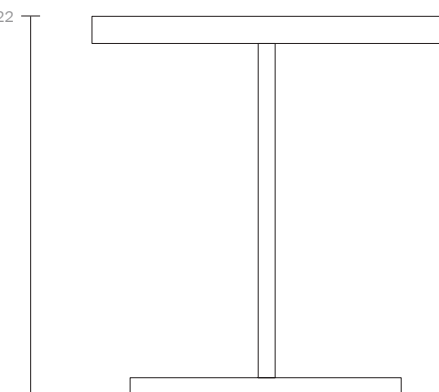

Boma

Side table 50x50

by Rodolfo Dordoni

kettal

Side table 50x50

Designer
Rodolfo Dordoni

Collection
Boma

Reference
KS2503200

cm/inch

55/22

cm/inch

51/20

51/20

kettal

Side table 50x50

Designer
Rodolfo Dordoni