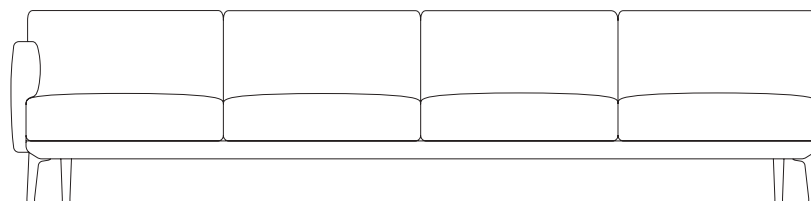

cm/inch

The Boma collection, designed by Rodolfo Dordoni for Kettal, was born from the need of high performances of outdoor environment, without sacrificing the increasing demand for comfort that new products have to face. Therefore the structure is organized around a frame entirely made of aluminum, capable of hiding in the essentiality of its lines either the quality of the used materials and the chance of easy articulation in different compositions.