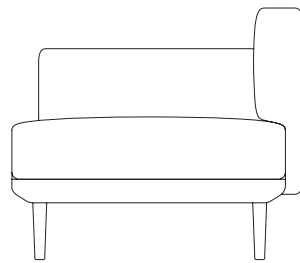

79/31,1
66/25,9
43/16,9