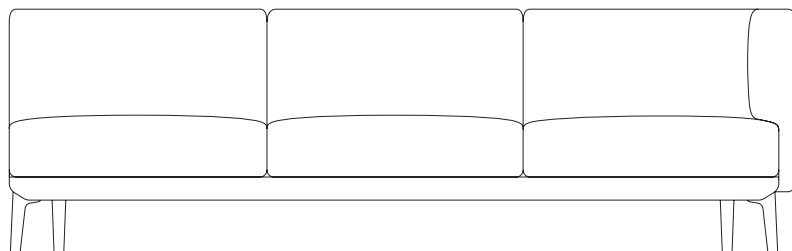

Right corner 3 seater “connection”

Designer
Rodolfo Dordoni

Collection
Boma

Reference
KS2501900

1/3

The Boma collection, designed by Rodolfo Dordoni for Kettal, was born from the need of high performances of outdoor environment, without sacrificing the increasing demand for comfort that new products have to face. Therefore the structure is organized around a frame entirely made of aluminum, capable of hiding in the essentiality of its lines either the quality of the used materials and the chance of easy articulation in different compositions.

cm/inch