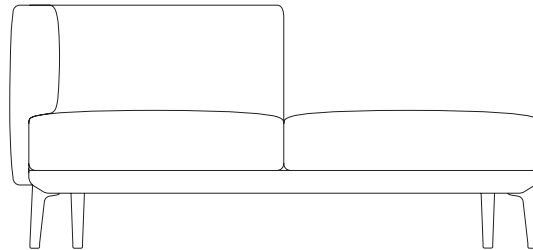

Left corner 2 seater “connection- open”

Designer
Rodolfo Dordoni

Collection
Boma

Reference
KS2501600

1/3

The Boma collection, designed by Rodolfo Dordoni for Kettal, was born from the need of high performances of outdoor environment, without sacrificing the increasing demand for comfort that new products have to face. Therefore the structure is organized around a frame entirely made of aluminum, capable of hiding in the essentiality of its lines either the quality of the used materials and the chance of easy articulation in different compositions.

cm/inch