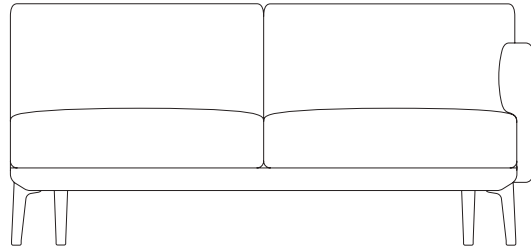

Right corner 2 seater “end”

Designer
Rodolfo Dordoni

Collection
Boma

Reference
KS2501400

1/3

cm/inch