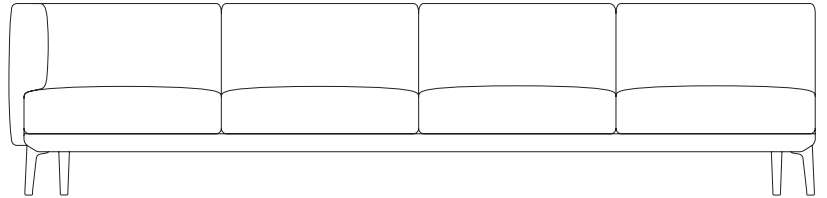

Left corner 4 seater “connection”

Designer
Rodolfo Dordoni

Collection
Boma

Reference
KS2502800

1/3

The Boma collection, designed by Rodolfo Dordoni for Kettal, was born from the need of high performances of outdoor environment, without sacrificing the increasing demand for comfort that new products have to face. Therefore the structure is organized around a frame entirely made of aluminum, capable of hiding in the essentiality of its lines either the quality of the used materials and the chance of easy articulation in different compositions.

cm/inch