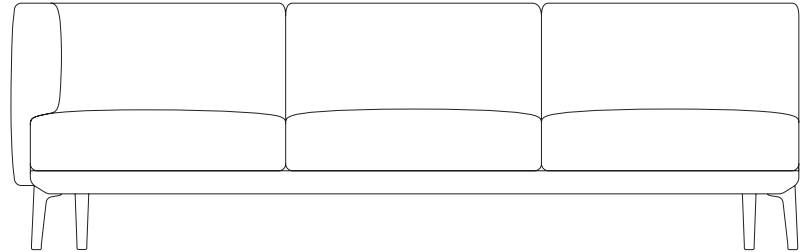

Left corner 3 seater “connection”

Designer
Rodolfo Dordoni

Collection
Boma

Reference
KS2502200

1/3

The Boma collection, designed by Rodolfo Dordoni for Kettal, was born from the need of high performances of outdoor environment, without sacrificing the increasing demand for comfort that new products have to face. Therefore the structure is organized around a frame entirely made of aluminum, capable of hiding in the essentiality of its lines either the quality of the used materials and the chance of easy articulation in different compositions.

cm/inch