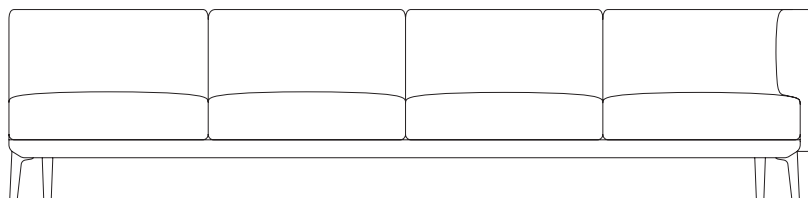

Right corner 4 seater “connection”

Designer
Rodolfo Dordoni

Collection
Boma

Reference
KS2502500

1/3

The Boma collection, designed by Rodolfo Dordoni for Kettal, was born from the need of high performances of outdoor environment, without sacrificing the increasing demand for comfort that new products have to face. Therefore the structure is organized around a frame entirely made of aluminum, capable of hiding in the essentiality of its lines either the quality of the used materials and the chance of easy articulation in different compositions.

cm/inch