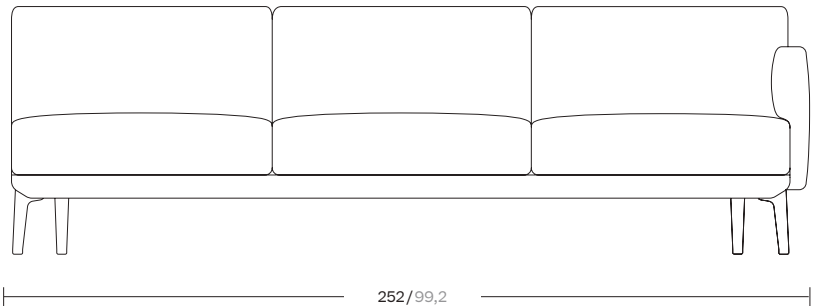

Right corner 3 seater “end”

Designer
Rodolfo Dordoni

Collection
Boma

Reference
KS2502100

1/3

The Boma collection, designed by Rodolfo Dordoni for Kettal, was born from the need of high performances of outdoor environment, without sacrificing the increasing demand for comfort that new products have to face. Therefore the structure is organized around a frame entirely made of aluminum, capable of hiding in the essentiality of its lines either the quality of the used materials and the chance of easy articulation in different compositions.

cm/inch