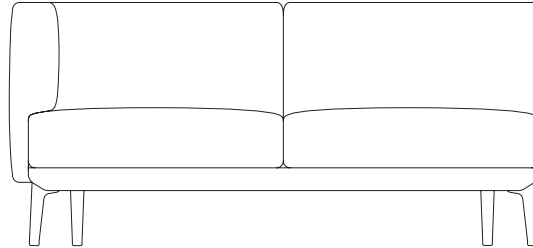

Left corner 2 seater “connection”

Designer
Rodolfo Dordoni

Collection
Boma

Reference
KS2501500

1/3

The Boma collection, designed by Rodolfo Dordoni for Kettal, was born from the need of high performances of outdoor environment, without sacrificing the increasing demand for comfort that new products have to face. Therefore the structure is organized around a frame entirely made of aluminum, capable of hiding in the essentiality of its lines either the quality of the used materials and the chance of easy articulation in different compositions.

cm/inch