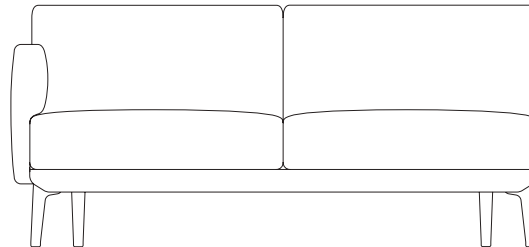

Left corner 2 seater “end”

Designer
Rodolfo Dordoni

Collection
Boma

Reference
KS2501800

1/3

cm/inch