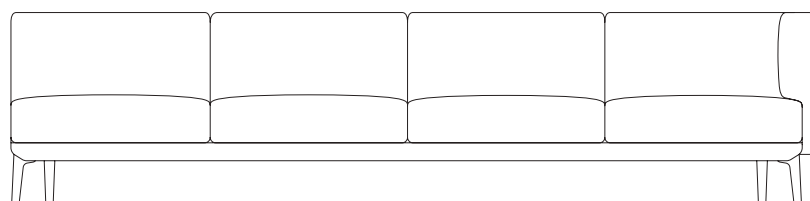

Right corner 4 seater “connection”

Designer
Rodolfo Dordoni

Collection
Boma

Reference
KS2502500

1/3

The Boma collection, designed by Rodolfo Dordoni for Kettal, was born from the need of high performances of outdoor environment, without sacrificing the increasing demand for comfort that new products have to face. Therefore the structure is organized around a frame entirely made of aluminum, capable of hiding in the essentiality of its lines either the quality of the used materials and the chance of easy articulation in different compositions.

cm/inch