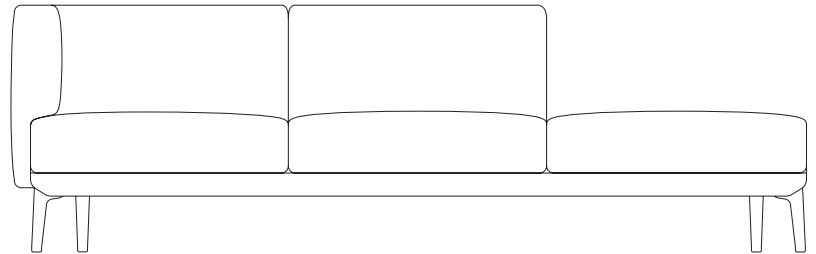

Left corner 3 seater “connection- open”

Designer
Rodolfo Dordoni

Collection
Boma

Reference
KS2502300

1/3

The Boma collection, designed by Rodolfo Dordoni for Kettal, was born from the need of high performances of outdoor environment, without sacrificing the increasing demand for comfort that new products have to face. Therefore the structure is organized around a frame entirely made of aluminum, capable of hiding in the essentiality of its lines either the quality of the used materials and the chance of easy articulation in different compositions.

cm/inch