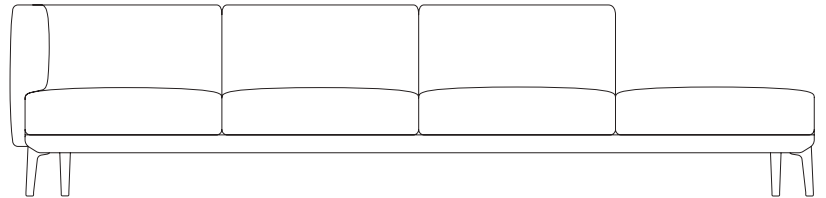

Left corner 4 seater “connection- open”

Designer
Rodolfo Dordoni

Collection
Boma

Reference
KS2502900

1/3

The Boma collection, designed by Rodolfo Dordoni for Kettal, was born from the need of high performances of outdoor environment, without sacrificing the increasing demand for comfort that new products have to face. Therefore the structure is organized around a frame entirely made of aluminum, capable of hiding in the essentiality of its lines either the quality of the used materials and the chance of easy articulation in different compositions.

cm/inch