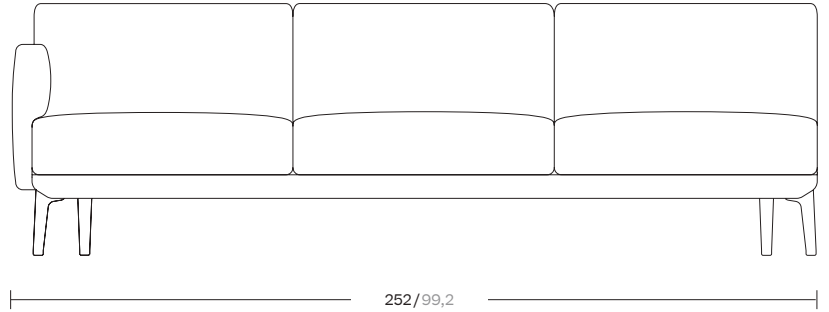

Left corner 3 seater “end”

Designer
Rodolfo Dordoni

Collection
Boma

Reference
KS2502400

1/3

The Boma collection, designed by Rodolfo Dordoni for Kettal, was born from the need of high performances of outdoor environment, without sacrificing the increasing demand for comfort that new products have to face. Therefore the structure is organized around a frame entirely made of aluminum, capable of hiding in the essentiality of its lines either the quality of the used materials and the chance of easy articulation in different compositions.

cm/inch