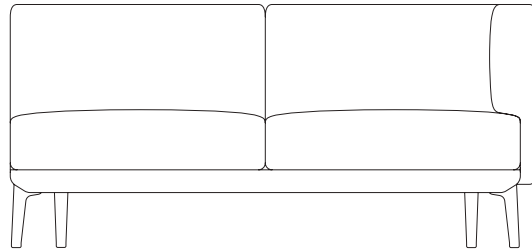

Right corner 2 seater “connection”

Designer
Rodolfo Dordoni

Collection
Boma

Reference
KS2501200

1/3

The Boma collection, designed by Rodolfo Dordoni for Kettal, was born from the need of high performances of outdoor environment, without sacrificing the increasing demand for comfort that new products have to face. Therefore the structure is organized around a frame entirely made of aluminum, capable of hiding in the essentiality of its lines either the quality of the used materials and the chance of easy articulation in different compositions.

cm/inch