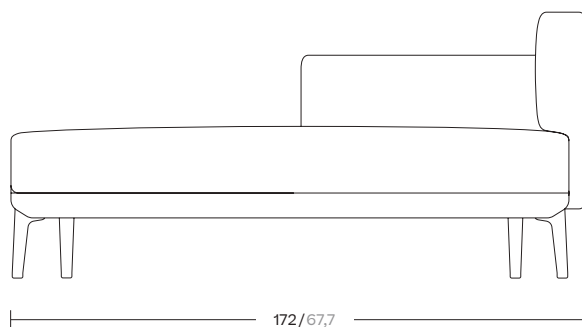

Left daybed

Designer
Rodolfo Dordoni

Collection
Boma

Reference
KS2500600

1/3

The Boma collection, designed by Rodolfo Dordoni for Kettal, was born from the need of high performances of outdoor environment, without sacrificing the increasing demand for comfort that new products have to face.

Therefore the structure is organized around a frame entirely made of aluminum, capable of hiding in the essentiality of its lines either the quality of the used materials and the chance of easy articulation in different compositions.

cm/inch