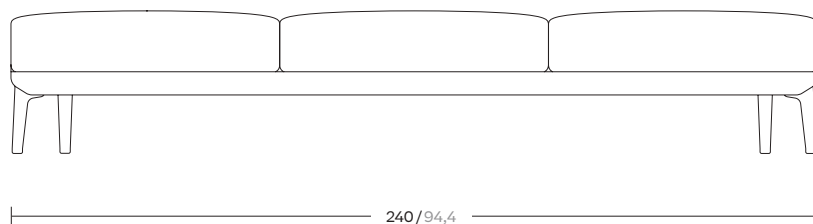

Bench 3 Seater

Designer
Rodolfo Dordoni

Collection
Boma

Reference
KS2501000

1/3

cm/inch

The Boma collection, designed by Rodolfo Dordoni for Kettal, was born from the need of high performances of outdoor environment, without sacrificing the increasing demand for comfort that new products have to face.

Therefore the structure is organized around a frame entirely made of aluminum, capable of hiding in the essentiality of its lines either the quality of the used materials and the chance of easy articulation in different compositions.

kettal