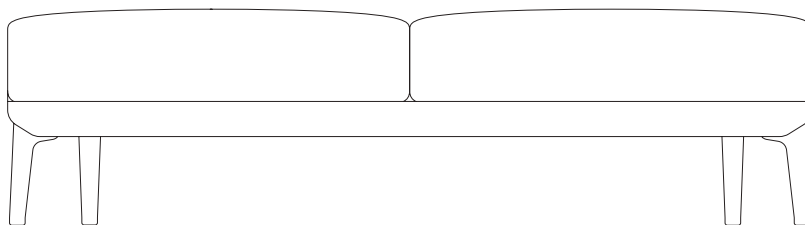

Bench 2 Seater

Designer
Rodolfo Dordoni

Collection
Boma

Reference
KS2500900

1/3

cm/inch

160/62,9

43/16,9