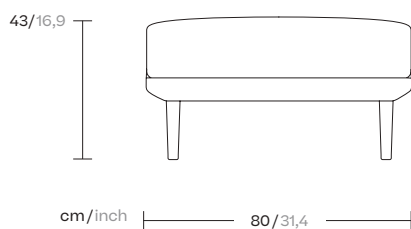

Bench 3 Seater

Designer
Rodolfo Dordoni

Collection
Boma

Reference
KS2501000

1/3

cm/inch

The Boma collection, designed by Rodolfo Dordoni for Kettal, was born from the need of high performances of outdoor environment, without sacrificing the increasing demand for comfort that new products have to face.

Therefore the structure is organized around a frame entirely made of aluminum, capable of hiding in the essentiality of its lines either the quality of the used materials and the chance of easy articulation in different compositions.

kettal