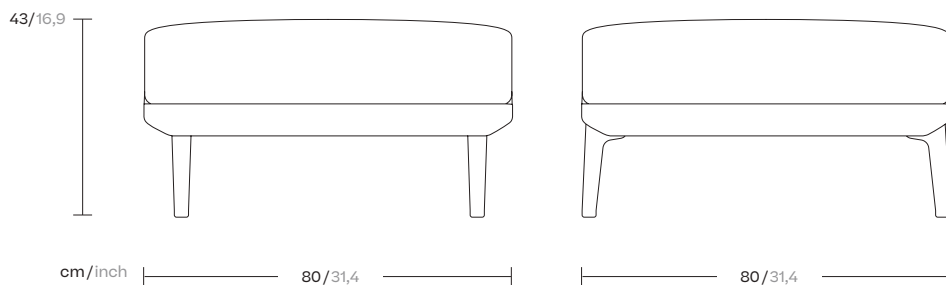

Bench 1 Seater

Designer
Rodolfo Dordoni

Collection
Boma

Reference
KS2500800

1/3

cm/inch

The Boma collection, designed by Rodolfo Dordoni for Kettal, was born from the need of high performances of outdoor environment, without sacrificing the increasing demand for comfort that new products have to face.

Therefore the structure is organized around a frame entirely made of aluminum, capable of hiding in the essentiality of its lines either the quality of the used materials and the chance of easy articulation in different compositions.

kettal