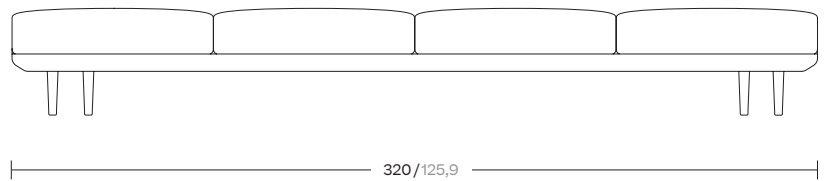

Bench 4 Seater

Designer
Rodolfo Dordoni

Collection
Boma

Reference
KS2501100

1/3

The Boma collection, designed by Rodolfo Dordoni for Kettal, was born from the need of high performances of outdoor environment, without sacrificing the increasing demand for comfort that new products have to face.

Therefore the structure is organized around a frame entirely made of aluminum, capable of hiding in the essentiality of its lines either the quality of the used materials and the chance of easy articulation in different compositions.

cm/inch