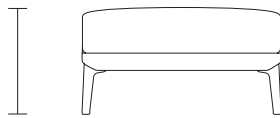

Bench 4 Seater

Designer
Rodolfo Dordoni

Collection
Boma

Reference
KS2501100

1/3

The Boma collection, designed by Rodolfo Dordoni for Kettal, was born from the need of high performances of outdoor environment, without sacrificing the increasing demand for comfort that new products have to face.

Therefore the structure is organized around a frame entirely made of aluminum, capable of hiding in the essentiality of its lines either the quality of the used materials and the chance of easy articulation in different compositions.

cm/inch

43/16,9

cm/inch

80/31,4

kettal