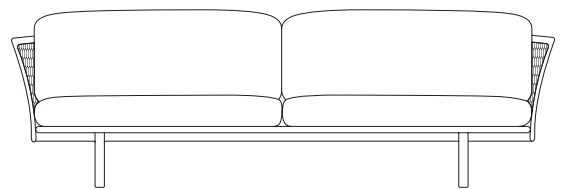

3 Seater sofa

Designer
Patricia Urquiola

Collection
Mesh

Reference
KS1700100

1/3

Kettal Mesh collection recalls architectural facades, which filter the surrounding environment without stopping the light and air flow. Industrial and natural materials, hard and soft surfaces, transparent and solid volumes are putted face to face in order to create this family of outdoor furniture based in contrasts.

cm/inch

cm/inch | 88/34,6 |