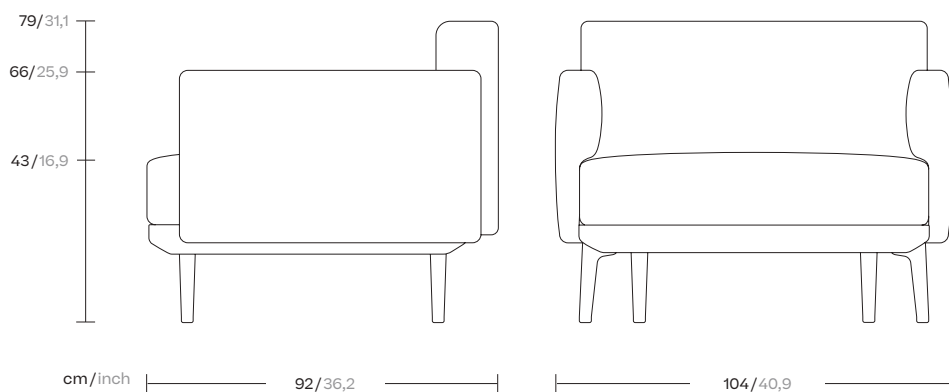

Club armchair

Designer
Rodolfo Dordoni

Collection
Boma

Reference
KS2500100

1/3

The Boma collection, designed by Rodolfo Dordoni for Kettal, was born from the need of high performances of outdoor environment, without sacrificing the increasing demand for comfort that new products have to face.

Therefore the structure is organized around a frame entirely made of aluminum, capable of hiding in the essentiality of its lines either the quality of the used materials and the chance of easy articulation in different compositions.

cm/inch

kettal