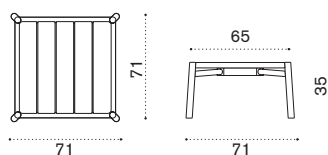

Square coffee table 65x65

→ 7 | 1 box 75X74X40H 15 Kg

- KITCQT1 Teak
- KITCQT5 Pickled teak
- COVER501 Rain cover 73 x 73 h38