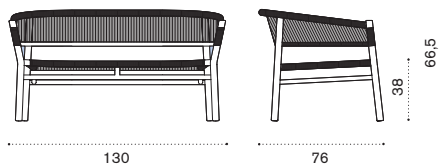

→ 6,5 | 1 box 62X82X127H 37 Kg → 4 pcs

Ethimo

Seat cushion 46x42 h 2

→ 1

Item

Description

- KICUPDA24 seat cushion 46x42 h2, nature grey
- KICUPDA25 seat cushion 46x42 h2, nature white
- KICUPDA39 seat cushion 46x42 h2, espresso

Square dining table 91x91

→ 18 → 4 | 1 box 96X96X20H 25 Kg

- KITPQT1 Teak
- KITPQT5 Pickled teak
- COVER500 Rain cover 93 x 93 h78

2 seater sofa

→ 13 | 1 box 85X135X75H 20 Kg

- KID2T1RCS Teak + round rope sand
- KID2T5RCD Pickled teak + round rope dark grey
- COVER620 Rain cover 135x78 h70