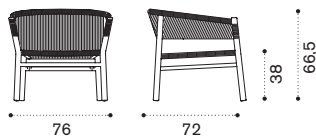

→ 6,5 | 1 box 62X82X127H 37 Kg → 4 pcs

Ethimo

Seat cushion 46x42 h 2

→ 1

Item

Description

- KICUPDA24 seat cushion 46x42 h2, nature grey
- KICUPDA25 seat cushion 46x42 h2, nature white
- KICUPDA39 seat cushion 46x42 h2, espresso

Square dining table 91x91

→ 18 → 4 | 1 box 96X96X20H 25 Kg

- KITPQT1 Teak
- KITPQT5 Pickled teak
- COVER500 Rain cover 93 x 93 h78

2 seater sofa

→ 13 | 1 box 85X135X75H 20 Kg

- KID2T1RCS Teak + round rope sand
- KID2T5RCD Pickled teak + round rope dark grey
- COVER620 Rain cover 135x78 h70

Lounge armchair

→ 9 | 1 box 81X86X95H 28 Kg → 2 pcs

- KIPL1RCS Teak + round rope sand
- KIPL1R56 Teak + round rope olive green
- KIPL1R52 Teak + round rope ruby wine
- KIPL5RCD Pickled teak + round rope dark grey
- COVER502 Rain cover 78 x 72 h70