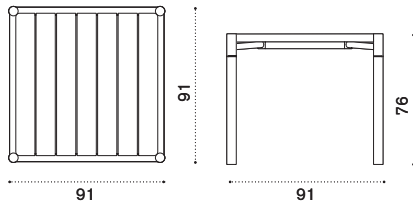

→ 6,5 | 1 box 62X82X127H 37 Kg → 4 pcs

Ethimo

Seat cushion 46x42 h 2

→ 1

Item

Description

- KICUPDA24 seat cushion 46x42 h2, nature grey
- KICUPDA25 seat cushion 46x42 h2, nature white
- KICUPDA39 seat cushion 46x42 h2, espresso

Square dining table 91x91

→ 18 → 4 | 1 box 96X96X20H 25 Kg

- KITPQT1 Teak
- KITPQT5 Pickled teak
- COVER500 Rain cover 93 x 93 h78

2 seater sofa

→ 13 | 1 box 85X135X75H 20 Kg

- KID2T1RCS Teak + round rope sand
- KID2T5RCD Pickled teak + round rope dark grey
- COVER620 Rain cover 135x78 h70