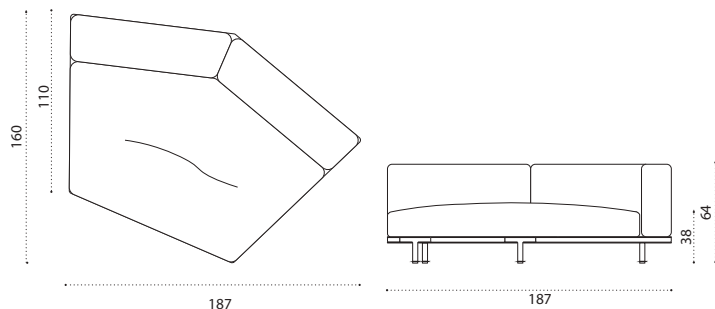

Yacht Collection / Costiera ^{new}

Design: Christophe Pillet

Collection composed of:
armchair / sofa modular
/ sofa / daybed

XL Corner module

Item	Description
CIAUD69T1PP56	Alu. carbon/teak + maiorca
CIAUD69PP56	Alu. carbon + maiorca
CIAUD69APP56	Alu. carbon/accoya + maiorca
CIAUD70T1PP56	Alu. silver/teak + maiorca
CIAUD70PP56	Alu. silver + maiorca
CIAUD70APP56	Alu. silver/accoya + maiorca

COVER702 Rain cover 188 x 167 h64

→ 45 | 1 box 189X162X67H 65 Kg

XL Back end module - Right

CIFDD69T1PP56	Alu. carbon/teak + maiorca
CIFDD69PP56	Alu. carbon + maiorca
CIFDD69APP56	Alu. carbon/accoya + maiorca
CIFDD70T1PP56	Alu. silver/teak + maiorca
CIFDD70PP56	Alu. silver + maiorca
CIFDD70APP56	Alu. silver/accoya + maiorca

COVER703 Rain cover 281 x 113 h64