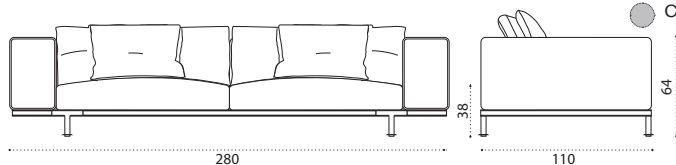

COVER700 Rain cover 101 x 91 h64

→ 45 | 1 box 102X92X67H 55 Kg

XL sofa

CID3D69T1PP58	Alu. carbon/teak + cruise
CID3D69T1PP56	Alu. carbon/teak + maiorca
CID3D69PP58	Alu. carbon + cruise
CID3D69PP56	Alu. carbon + maiorca
CID3D69APP58	Alu. carbon/accoya + cruise
CID3D69APP56	Alu. carbon/accoya + maiorca
CID3D70T1PP58	Alu. silver/teak + cruise
CID3D70T1PP56	Alu. silver/teak + maiorca
CID3D70PP58	Alu. silver + cruise
CID3D70PP56	Alu. silver + maiorca
CID3D70APP58	Alu. silver/accoya + cruise
CID3D70APP56	Alu. silver/accoya + maiorca

COVER701 Rain cover 281 x 113 h64

→ 68,5 | 1 box 282X112X67H 90 Kg | *NOTE: this product can also be shipped disassembled*

Yacht Collection / Costiera ^{new}

Design: Christophe Pillet

Collection composed of:
armchair / sofa modular
/ sofa / daybed