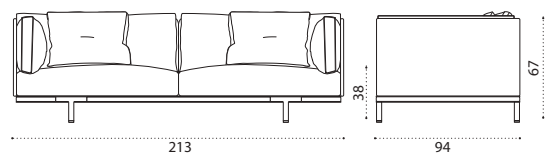

Yacht Collection ^{new} / Baia

Design: Christophe Pillet

Collection composed of:
loung armchair / sofa / modular sofa
/ daybed / sunbed / pouf / coffee table

XL sofa

→ 69 | 1 box 215X96X70H 89 Kg

Item	Description
BAD3D69T1TR13P	Alu. carbon/teak + linen-leather
BAD3D69T1PP5756	Alu. carbon/teak + navy/majorca
BAD3D69T1PP56	Alu. carbon/teak + maiorca
BAD3D69TR13P	Alu. carbon + linen-leather
BAD3D69PP5756	Alu. carbon + navy/majorca
BAD3D69PP56	Alu. carbon + maiorca
BAD3D69ATR13P	Alu. carbon/accoya + linen-leather
BAD3D69APP5756	Alu. carbon/accoya + navy/majorca
BAD3D69APP56	Alu. carbon/accoya + maiorca
BAD3D70T1TR13P	Alu. silver/teak + linen-leather
BAD3D70T1PP5756	Alu. silver/teak + navy/majorca
BAD3D70T1PP56	Alu. silver/teak + maiorca
BAD3D70TR13P	Alu. silver + linen-leather
BAD3D70PP5756	Alu. silver + navy/majorca
BAD3D70PP56	Alu. silver + maiorca
BAD3D70ATR13P	Alu. silver/accoya + linen-leather
BAD3D70APP5756	Alu. silver/accoya + navy/majorca
BAD3D70APP56	Alu. silver/accoya + maiorca

COVER707 Rain cover 216 x 95 h67

Corner module