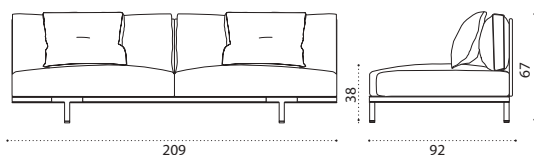

Yacht Collection ^{new} / Baia

Design: Christophe Pillet

Collection composed of:
loung armchair / sofa / modular sofa
/ daybed / sunbed / pouf / coffee table

XL Central module

Item	Description
BACD69T1TR13P	Alu. carbon/teak + linen-leather
BACD69T1PP56	Alu. carbon/teak + maiorca
BACD69TR13P	Alu. carbon + linen-leather
BACD69PP56	Alu. carbon + maiorca
BACD69ATR13P	Alu. carbon/accoya + linen-leather
BACD69APP56	Alu. carbon + maiorca
BACD70T1TR13P	Alu. silver/teak + linen-leather
BACD70T1PP56	Alu. silver/accoya + maiorca
BACD70TR13P	Alu. silver + linen-leather
BACD70PP56	Alu. silver/accoya + maiorca
BACD70ATR13P	Alu. silver/accoya + linen-leather
BACD70APP56	Alu. silver/accoya + maiorca

COVER711 Rain cover 211 x 95 h67

→ 58 | 1 box 211X94X70H 78 Kg

Chaise longue module - Right