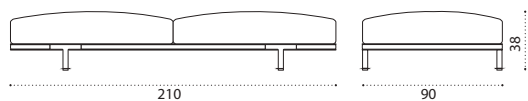

Yacht Collection ^{new} / Baia

Pouf 210x90

Item	Description
BAPUM2D69T1PP58	Alu. carbon/teak + cruise
BAPUM2D69T1PP56	Alu. carbon/teak + maiorca
BAPUM2D69T1PP57	Alu. carbon/teak + navy
BAPUM2D69T1TR13	Alu. carbon/teak + linen
BAPUM2D69PP58	Alu. carbon + cruise
BAPUM2D69PP56	Alu. carbon + maiorca
BAPUM2D69PP57	Alu. carbon + navy
BAPUM2D69TR13	Alu. carbon + linen
BAPUM2D69APP58	Alu. carbon/accoya + cruise
BAPUM2D69APP56	Alu. carbon/accoya + maiorca
BAPUM2D69APP57	Alu. carbon/accoya + navy
BAPUM2D69ATR13	Alu. carbon/accoya + linen
BAPUM2D70T1PP58	Alu. silver/teak + cruise
BAPUM2D70T1PP56	Alu. silver/teak + maiorca
BAPUM2D70T1PP57	Alu. silver/teak + navy
BAPUM2D70T1TR13	Alu. silver/teak + linen
BAPUM2D70PP58	Alu. silver + cruise
BAPUM2D70PP56	Alu. silver + maiorca
BAPUM2D70PP57	Alu. silver + navy
BAPUM2D70TR13	Alu. silver + linen
BAPUM2D70APP58	Alu. silver/accoya + cruise
BAPUM2D70APP56	Alu. silver/accoya + maiorca
BAPUM2D70APP57	Alu. silver/accoya + navy
BAPUM2D70ATR13	Alu. silver/accoya + linen
COVER719	Rain cover 211 x 91 h38

→ 40 | 1 box 212X92X40H 60 Kg

Outdoor Decor