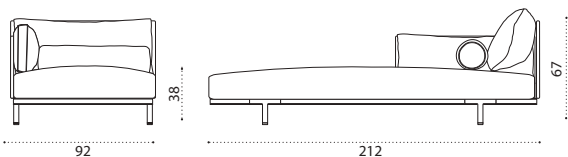

Yacht Collection ^{new} / Baia

Design: Christophe Pillet

Collection composed of:
loung armchair / sofa / modular sofa
/ daybed / sunbed / pouf / coffee table

Daybed - Right

Item	Description
BADBDD69T1TR13P	Alu. carbon/teak + linen-leather
BADBDD69T1PP5756	Alu. carbon/teak + navy/maiorca
BADBDD69T1PP5856	Alu. carbon/teak + cruise/maiorca
BADBDD69T1PP56	Alu. carbon/teak + maiorca
BADBDD69TR13P	Alu. carbon + linen-leather
BADBDD69PP5756	Alu. carbon + navy/maiorca
BADBDD69PP5856	Alu. carbon + cruise/maiorca
BADBDD69PP56	Alu. carbon + maiorca
BADBDD69ATR13P	Alu. carbon/accoya + linen-leather
BADBDD69APP5756	Alu. carbon/accoya + navy/maiorca
BADBDD69APP5856	Alu. carbon/accoya + cruise/maiorca
BADBDD69APP56	Alu. carbon/accoya + maiorca
BADBDD70T1TR13P	Alu. silver/teak + linen-leather
BADBDD70T1PP5756	Alu. silver/teak + navy/maiorca
BADBDD70T1PP5856	Alu. silver/teak + cruise/maiorca
BADBDD70T1PP56	Alu. silver/teak + maiorca
BADBDD70TR13P	Alu. silver + linen-leather
BADBDD70PP5756	Alu. silver + navy/maiorca
BADBDD70PP5856	Alu. silver + cruise/maiorca
BADBDD70PP56	Alu. silver + maiorca
BADBDD70ATR13P	Alu. silver/accoya + linen-leather
BADBDD70APP5756	Alu. silver/accoya + navy/maiorca
BADBDD70APP5856	Alu. silver/accoya + cruise/maiorca
BADBDD70APP56	Alu. silver/accoya + maiorca
COVER714	Rain cover 213 x 93 h67

→ 57 | 1 box 94X214X70H 77 Kg

Ethimo