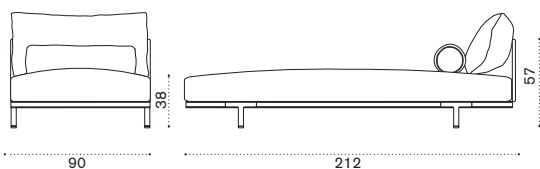

Yacht Collection ^{new} / Baia

Design: Christophe Pillet

Collection composed of:
loung armchair / sofa / modular sofa
/ daybed / sunbed / pouf / coffee table

Sunbed

Item	Description
BALED69T1TR13P	Alu. carbon/teak + linen-leather
BALED69T1PP5756	Alu. carbon/teak + navy/maiorca
BALED69T1PP5856	Alu. carbon/teak + cruise/maiorca
BALED69T1PP56	Alu. carbon/teak + maiorca
BALED69TR13P	Alu. carbon + linen-leather
BALED69PP5756	Alu. carbon + navy/maiorca
BALED69PP5856	Alu. carbon + cruise/maiorca
BALED69PP56	Alu. carbon + maiorca
BALED69ATR13P	Alu. carbon/accoya + linen-leather
BALED69APP5756	Alu. carbon/accoya + navy/maiorca
BALED69APP5856	Alu. carbon/accoya + cruise/maiorca
BALED69APP56	Alu. carbon/accoya + maiorca
BALED70T1TR13P	Alu. silver/teak + linen-leather
BALED70T1PP5756	Alu. silver/teak + navy/maiorca
BALED70T1PP5856	Alu. silver/teak + cruise/maiorca
BALED70T1PP56	Alu. silver/teak + maiorca
BALED70TR13P	Alu. silver + linen-leather
BALED70PP5756	Alu. silver + navy/maiorca
BALED70PP5856	Alu. silver + cruise/maiorca
BALED70PP56	Alu. silver + maiorca
BALED70ATR13P	Alu. silver/accoya + linen-leather
BALED70APP5756	Alu. silver/accoya + navy/maiorca
BALED70APP5856	Alu. silver/accoya + cruise/maiorca
BALED70APP56	Alu. silver/accoya + maiorca
COVER716	Rain cover 213 x 91 h58

→ 59 | 1 box 92X214X60H 79 Kg

Ethimo