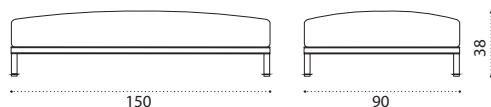

Yacht Collection ^{new} / Baia

Design: Christophe Pillet

Collection composed of:
loung armchair / sofa / modular sofa
/ daybed / sunbed / pouf / coffee table

Pouf 150x90

Item	Description
BAPUM1D69T1PP58	Alu. carbon/teak + cruise
BAPUM1D69T1PP56	Alu. carbon/teak + maiorca
BAPUM1D69T1PP57	Alu. carbon/teak + navy
BAPUM1D69T1TR13	Alu. carbon/teak + linen
BAPUM1D69PP58	Alu. carbon + cruise
BAPUM1D69PP56	Alu. carbon + maiorca
BAPUM1D69PP57	Alu. carbon + navy
BAPUM1D69TR13	Alu. carbon + linen
BAPUM1D69APP58	Alu. carbon/accoya + cruise
BAPUM1D69APP56	Alu. carbon/accoya + maiorca
BAPUM1D69APP57	Alu. carbon/accoya + navy
BAPUM1D69ATR13	Alu. carbon/accoya + linen
BAPUM1D70T1PP58	Alu. silver/teak + cruise
BAPUM1D70T1PP56	Alu. silver/teak + maiorca
BAPUM1D70T1PP57	Alu. silver/teak + navy
BAPUM1D70T1TR13	Alu. silver/teak + linen
BAPUM1D70PP58	Alu. silver + cruise
BAPUM1D70PP56	Alu. silver + maiorca
BAPUM1D70PP57	Alu. silver + navy
BAPUM1D70TR13	Alu. silver + linen
BAPUM1D70APP58	Alu. silver/accoya + cruise
BAPUM1D70APP56	Alu. silver/accoya + maiorca
BAPUM1D70APP57	Alu. silver/accoya + navy
BAPUM1D70ATR13	Alu. silver/mahogany + linen
COVER718	Rain cover 151 x 91 h38

→ 30 | 1 box 152X92X40H 45 Kg

Ethimo