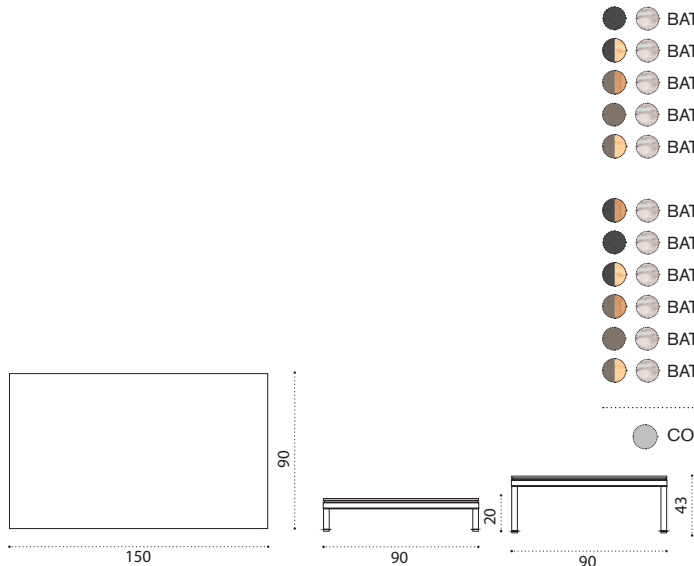

Coffee table 150x90

BATCRH1D69T1PTS	Alu. carbon/teak + travertino silver h20
BATCRH1D69PTS	Alu. carbon + travertino silver h20
BATCRH1D69APTS	Alu. carbon/accoya + travertino silver h20
BATCRH1D70T1PTS	Alu. silver/teak + travertino silver h20
BATCRH1D70PTS	Alu. silver + travertino silver h20
BATCRH1D70APTS	Alu. silver/accoya + travertino silver h20
BATCRH2D69T1PTS	Alu. carbon/teak + travertino silver h43
BATCRH2D69PTS	Alu. carbon + travertino silver h43
BATCRH2D69APTS	Alu. carbon/accoya + travertino silver h43
BATCRH2D70T1PTS	Alu. silver/teak + travertino silver h43
BATCRH2D70PTS	Alu. silver + travertino silver h43
BATCRH2D70APTS	Alu. silver/accoya + travertino silver h43

COVER721 Rain cover 151 x 91 h19

→ 45 | 1 box 152X92X22H 60 Kg / → 47 1 box 152X92X45H 62 Kg

Ethimo