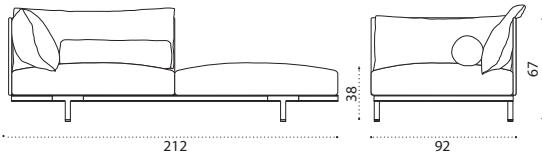

Yacht Collection ^{new} / Baia

Chaise longue module - Left

Item	Description
BACLS69T1TR13P	Alu. carbon/teak + linen-leather
BACLS69T1PP56	Alu. carbon/teak + maiorca
BACLS69TR13P	Alu. carbon + linen-leather
BACLS69PP56	Alu. carbon + maiorca
BACLS69ATR13P	Alu. carbon/accoya + linen-leather
BACLS69APP56	Alu. carbon/accoya + maiorca
BACLS70T1TR13P	Alu. silver/teak + linen-leather
BACLS70T1PP56	Alu. silver/teak + maiorca
BACLS70TR13P	Alu. silver + linen-leather
BACLS70PP56	Alu. silver + maiorca
BACLS70ATR13P	Alu. silver/accoya + linen-leather
BACLS70APP56	Alu. silver/accoya + maiorca

COVER712 Rain cover 213 x 95 h67

→ 69 | 1 box 94X214X70H 89 Kg