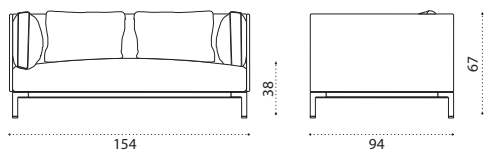

BAD2D69T1TR13P	Alu. carbon/teak + linen-leather
BAD2D69T1PP5756	Alu. carbon/teak + navy/maiorca
BAD2D69T1PP56	Alu. carbon/teak + maiorca
BAD2D69TR13P	Alu. carbon + linen-leather
BAD2D69PP5756	Alu. carbon + navy/maiorca
BAD2D69PP56	Alu. carbon + maiorca
BAD2D69ATR13P	Alu. carbon/accoya + linen-leather
BAD2D69APP5756	Alu. carbon/accoya + navy/maiorca
BAD2D69APP56	Alu. carbon/accoya + maiorca
BAD2D70T1TR13P	Alu. silver/teak + linen-leather
BAD2D70T1PP5756	Alu. silver/teak + navy/maiorca
BAD2D70T1PP56	Alu. silver/teak + maiorca
BAD2D70TR13P	Alu. silver + linen-leather
BAD2D70PP5756	Alu. silver + navy/maiorca
BAD2D70PP56	Alu. silver + maiorca
BAD2D70ATR13P	Alu. silver/accoya + linen-leather
BAD2D70APP5756	Alu. silver/accoya + navy/maiorca
BAD2D70APP56	Alu. silver/accoya + maiorca

→ 55 | 1 box 156X96X70H 70 Kg

COVER706 Rain cover 155 x 95 h67