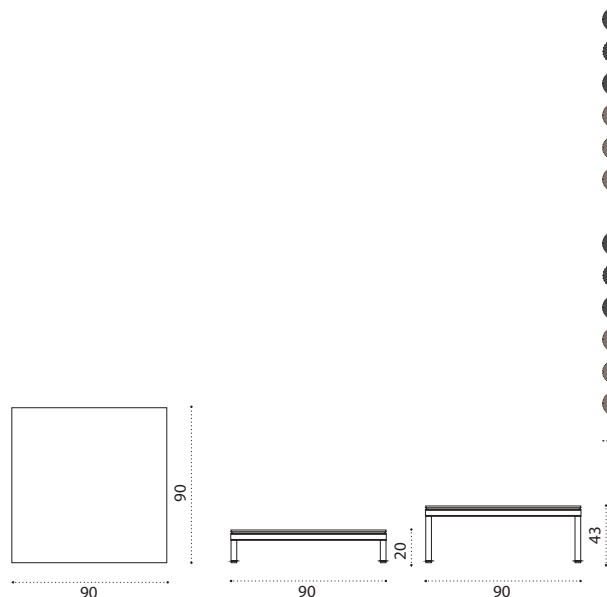

Yacht Collection ^{new} / Baia

Design: Christophe Pillet

Collection composed of:
loung armchair / sofa / modular sofa
/ daybed / sunbed / pouf / coffee table

Coffee table 90x90

Item	Description
BATCQH1D69T1PTS	Alu. carbon/teak + travertino silver h20
BATCQH1D69PTS	Alu. carbon + travertino silver h20
BATCQH1D69APTS	Alu. carbon/accoya + travertino silver h20
BATCQH1D70T1PTS	Alu. silver/teak + travertino silver h20
BATCQH1D70PTS	Alu. silver + travertino silver h20
BATCQH1D70APTS	Alu. silver/accoya + travertino silver h20
BATCQH2D69T1PTS	Alu. carbon/teak + travertino silver h43
BATCQH2D69PTS	Alu. carbon + travertino silver h43
BATCQH2D69APTS	Alu. carbon/accoya + travertino silver h43
BATCQH2D70T1PTS	Alu. silver/teak + travertino silver h43
BATCQH2D70PTS	Alu. silver + travertino silver h43
BATCQH2D70APTS	Alu. silver/accoya + travertino silver h43

COVER720 Rain cover 91 x 91 h19

→ 30 | 1 box 92X92X22H 40 Kg / → 32 1 box 92X92X45H 42 Kg