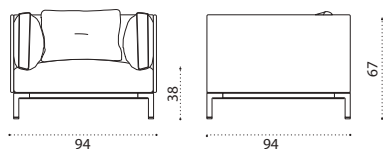

Yacht Collection ^{new}

/ Baia

Lounge armchair

Item	Description
BAPLD69T1TR13P	Alu. carbon/teak + linen-leather
BAPLD69T1PP5756	Alu. carbon/teak + navy/maiorca
BAPLD69T1PP56	Alu. carbon/teak + maiorca
BAPLD69TR13P	Alu. carbon + linen-leather
BAPLD69PP5756	Alu. carbon + navy/maiorca
BAPLD69PP56	Alu. carbon + maiorca
BAPLD69ATR13P	Alu. carbon/accoya + linen-leather
BAPLD69APP5756	Alu. carbon/accoya + navy/maiorca
BAPLD69APP56	Alu. carbon/accoya + maiorca
BAPLD70T1TR13P	Alu. silver/teak + linen-leather
BAPLD70T1PP5756	Alu. silver/teak + navy/maiorca
BAPLD70T1PP56	Alu. silver/teak + maiorca
BAPLD70TR13P	Alu. silver + linen-leather
BAPLD70PP5756	Alu. silver + navy/maiorca
BAPLD70PP56	Alu. silver + maiorca
BAPLD70ATR13P	Alu. silver/accoya + linen-leather
BAPLD70APP5756	Alu. silver/accoya + navy/maiorca
BAPLD70APP56	Alu. silver/accoya + maiorca

→ 32,5 | 1 box 96X96X70H 42 Kg

COVER705 Rain cover 97 x 95 h67

2 seater sofa