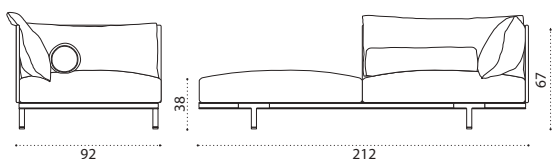

BACLDD69T1TR13P	Alu. carbon/teak + linen-leather
BACLDD69T1PP56	Alu. carbon/teak + maiorca
BACLDD69TR13P	Alu. carbon + linen-leather
BACLDD69PP56	Alu. carbon + maiorca
BACLDD69ATR13P	Alu. carbon/accoya + linen-leather
BACLDD69APP56	Alu. carbon/accoya + maiorca
BACLDD70T1TR13P	Alu. silver/teak + linen-leather
BACLDD70T1PP56	Alu. silver/teak + maiorca
BACLDD70TR13P	Alu. silver + linen-leather
BACLDD70PP56	Alu. silver + maiorca
BACLDD70ATR13P	Alu. silver/accoya + linen-leather
BACLDD70APP56	Alu. silver/accoya + maiorca

COVER713 Rain cover 213 x 95 h67

→ 69 | 1 box 94X214X70H 89 Kg

Ethimo