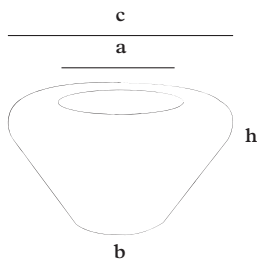

LPS100

Possible finishes:

Grey clay with black engobe

Black clay with red engobe

Black clay with grey engobe

Black clay with green engobe

White clay with grey engobe

	a	b	c	h	w
LPS100	56cm	47cm	98cm	57cm	95kg
LPS100	22"	18,5"	38,6"	22,4"	209lbs