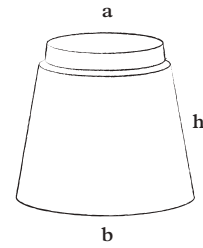

GR

	a	b	h	w
GR25	19,5cm	23cm	34cm	15kg
GR40	28,5cm	38cm	36cm	25kg
GR60	51cm	68cm	60cm	65kg
GR70	38cm	50cm	68cm	55kg
GRS40	23,5cm	40cm	33cm	20kg
GRS50	48cm	55cm	42cm	35kg
GR25	7,68"	9,06"	13,39"	33lbs
GR40	11,22"	14,96"	14,17"	55lbs
GR60	20"	26,8"	23,6"	143lbs
GR70	15"	19,7"	26,8"	121lbs
GRS40	9,25"	15,75"	12,99"	44lbs
GRS50	18,9"	21,7"	16,5"	77lbs

GRS

The **GR** line is presented as still life, and comes in both a black smooth finish, as well as white washed semi mat engobe, with subtle black rim.

GR70

GR60

GRS50

GRS50 RIM 4,5CM/1,8"