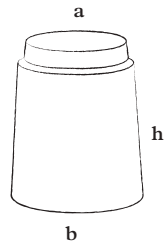

GR

	a	b	h	w
GR25	19,5cm	23cm	34cm	15kg
GR40	28,5cm	38cm	36cm	25kg
GR60	51cm	68cm	60cm	65kg
GR70	38cm	50cm	68cm	55kg
GRS40	23,5cm	40cm	33cm	20kg
GRS50	48cm	55cm	42cm	35kg
GR25	7,68"	9,06"	13,39"	33lbs
GR40	11,22"	14,96"	14,17"	55lbs
GR60	20"	26,8"	23,6"	143lbs
GR70	15"	19,7"	26,8"	121lbs
GRS40	9,25"	15,75"	12,99"	44lbs
GRS50	18,9"	21,7"	16,5"	77lbs

GRS

The **GR** line is presented as still life, and comes in both a black smooth finish, as well as white washed semi mat engobe, with subtle black rim.

GR70

GR60

GRS50

GRS50 RIM 4,5CM/1,8"