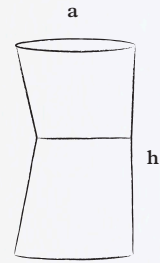

# FGS SEAT

	a	h	w
<b>FGS SEAT</b>	40cm	61cm	55kg
<b>FGS SEAT</b>	15,7"	24"	121lbs

*Possible with or without  
colour top.*