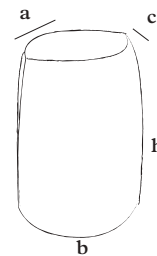

CK CKB

	a	c	b	h	w
CK60	41cm	30cm	45cm	60cm	30kg
CKB60	41cm	30cm	45cm	60cm	30kg
CK80	56cm	42cm	61cm	82cm	60kg
CKB80	56cm	42cm	61cm	82cm	60kg
<i>CK60</i>	16,1"	11,8"	17,7"	23,6"	66,1lbs
<i>CKB60</i>	16,1"	11,8"	17,7"	23,6"	66,1lbs
<i>CK80</i>	22"	16,5"	24"	32,3"	132,2lbs
<i>CKB80</i>	22"	16,5"	24"	32,3"	132,2lbs

CK has a standard texture T0

CKB has a rougher texture T1

CK80 series
planted with cactus
next to photography
of *Marc Lagrange*

CK80