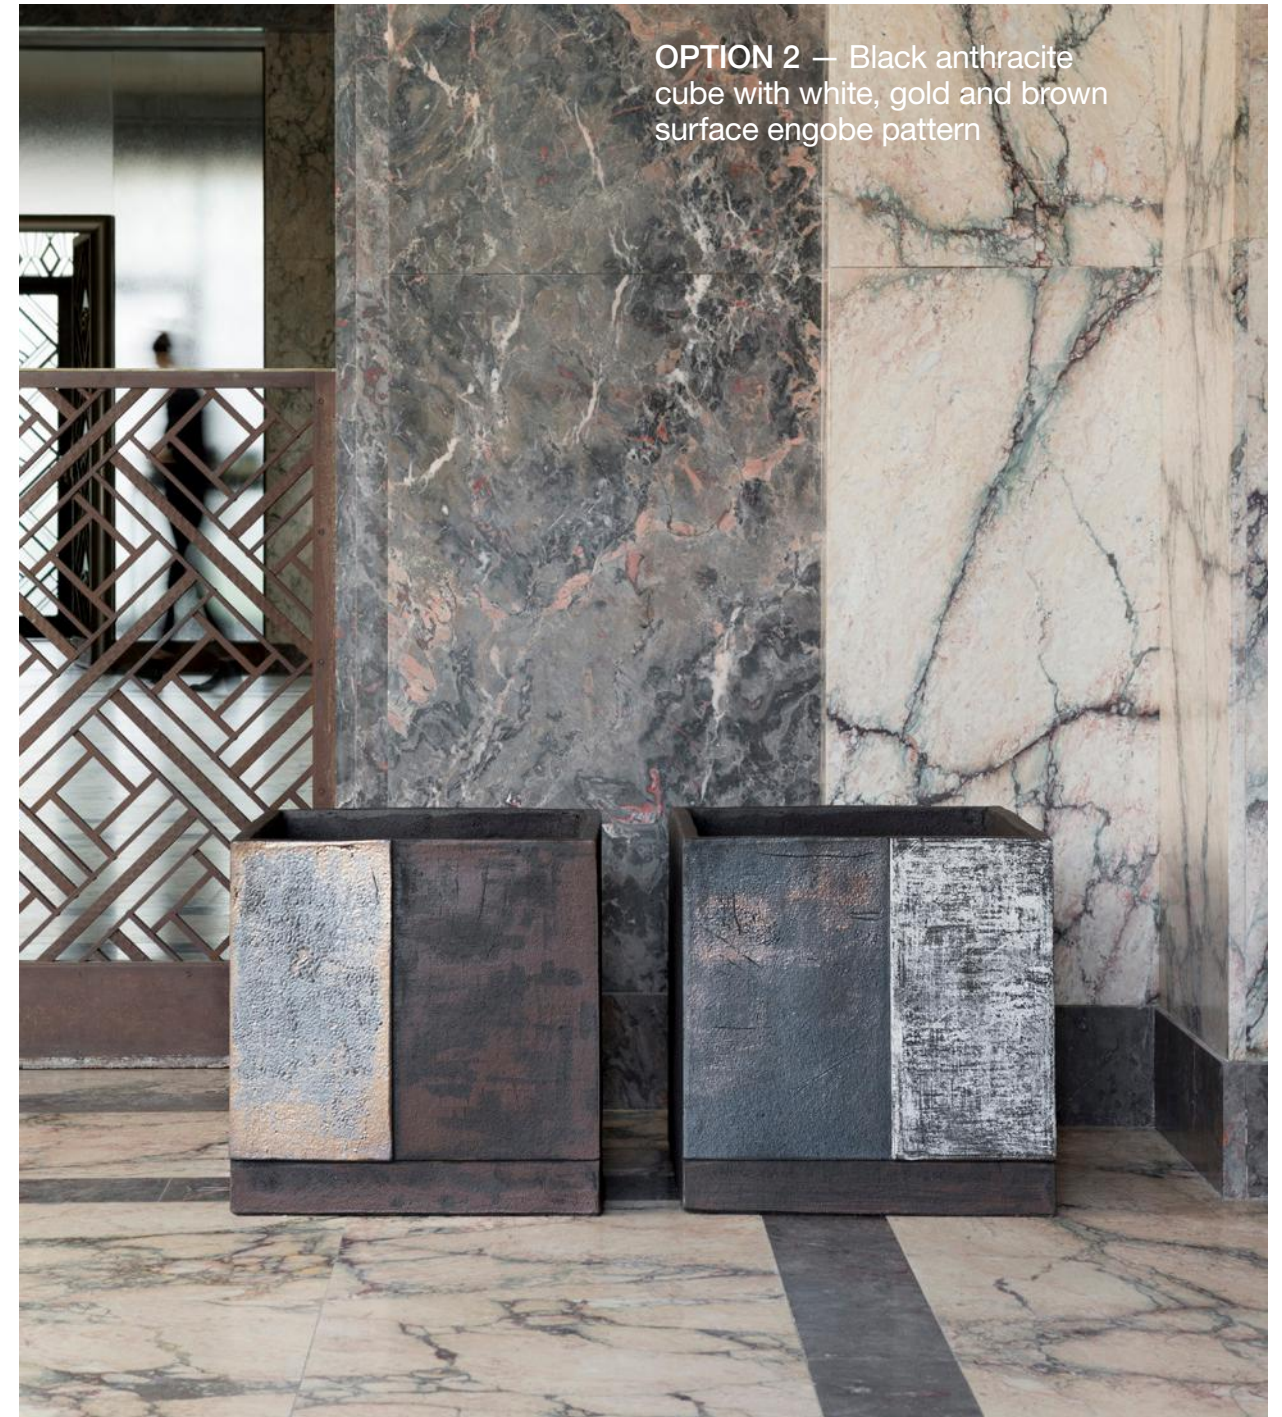

# BE4545

OPTION 1 – Black anthracite cube with gold-copper surface engobe colour accent

# BE4545

	a	h	w
<b>BE4545</b>	45cm	45cm	40kg
<b>BE4545</b>	17,7"	17,7"	88lbs

OPTION 2 — Black anthracite cube with white, gold and brown surface engobe pattern

# BE4545

OPTION 3 — Black anthracite twin cubes with gold and copper surface colour pattern