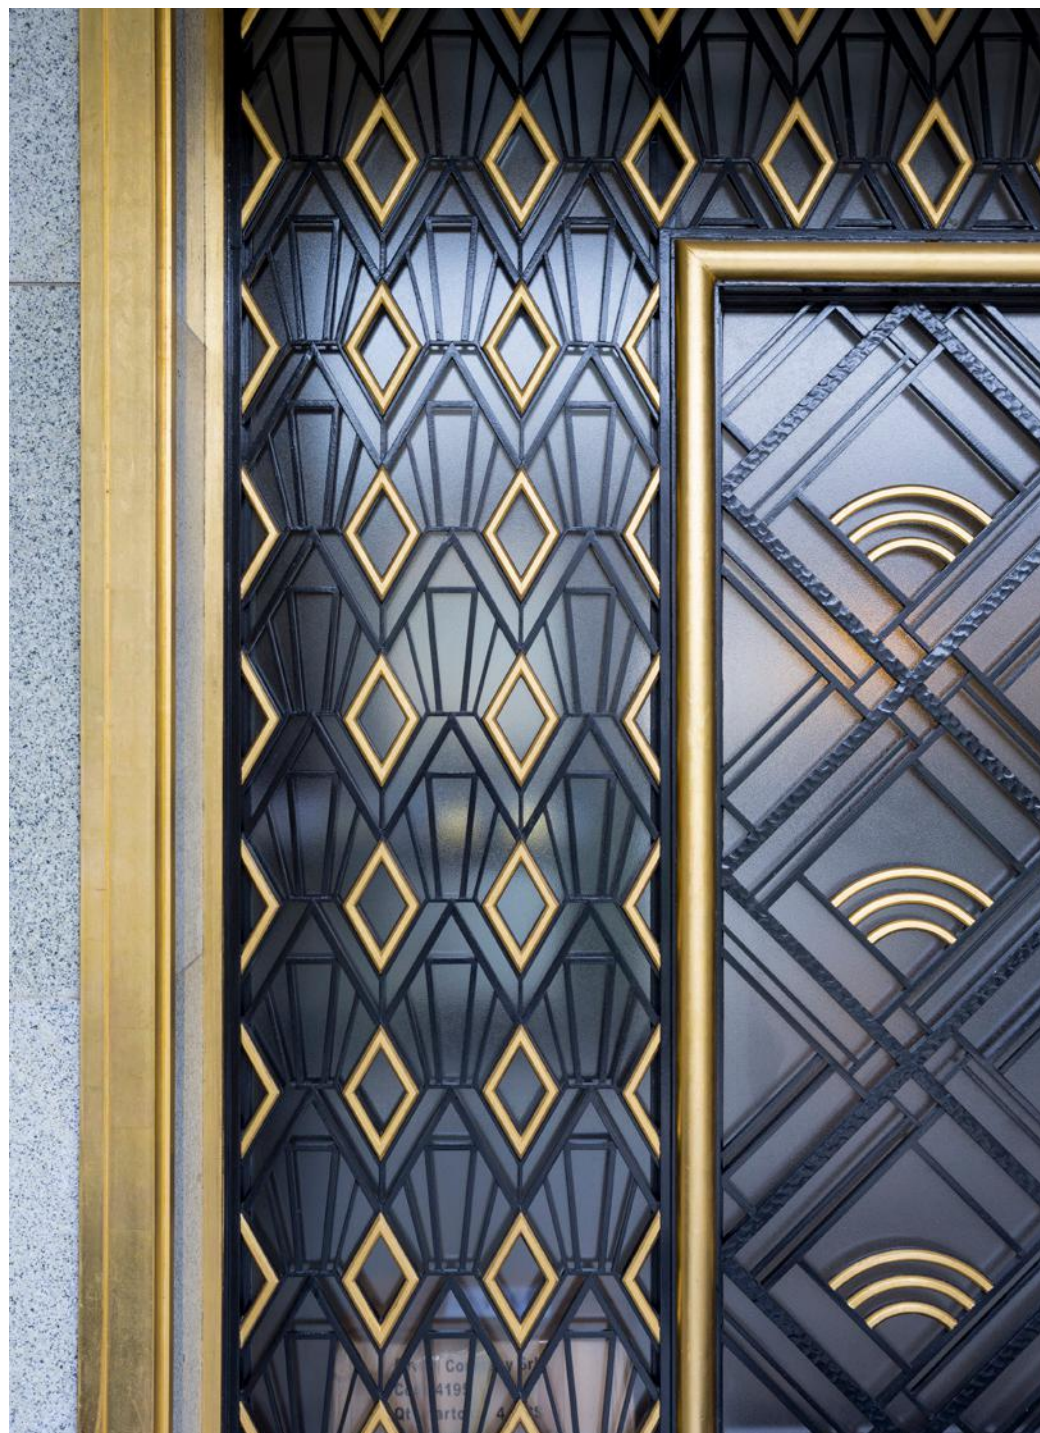

# BE4545

OPTION 1 – Black anthracite cube with gold-copper surface engobe colour accent

# BE4545

	a	h	w
<b>BE4545</b>	45cm	45cm	40kg
<b>BE4545</b>	17,7"	17,7"	88lbs

OPTION 2 — Black anthracite cube with white, gold and brown surface engobe pattern

# BE4545

OPTION 3 — Black anthracite twin cubes with gold and copper surface colour pattern