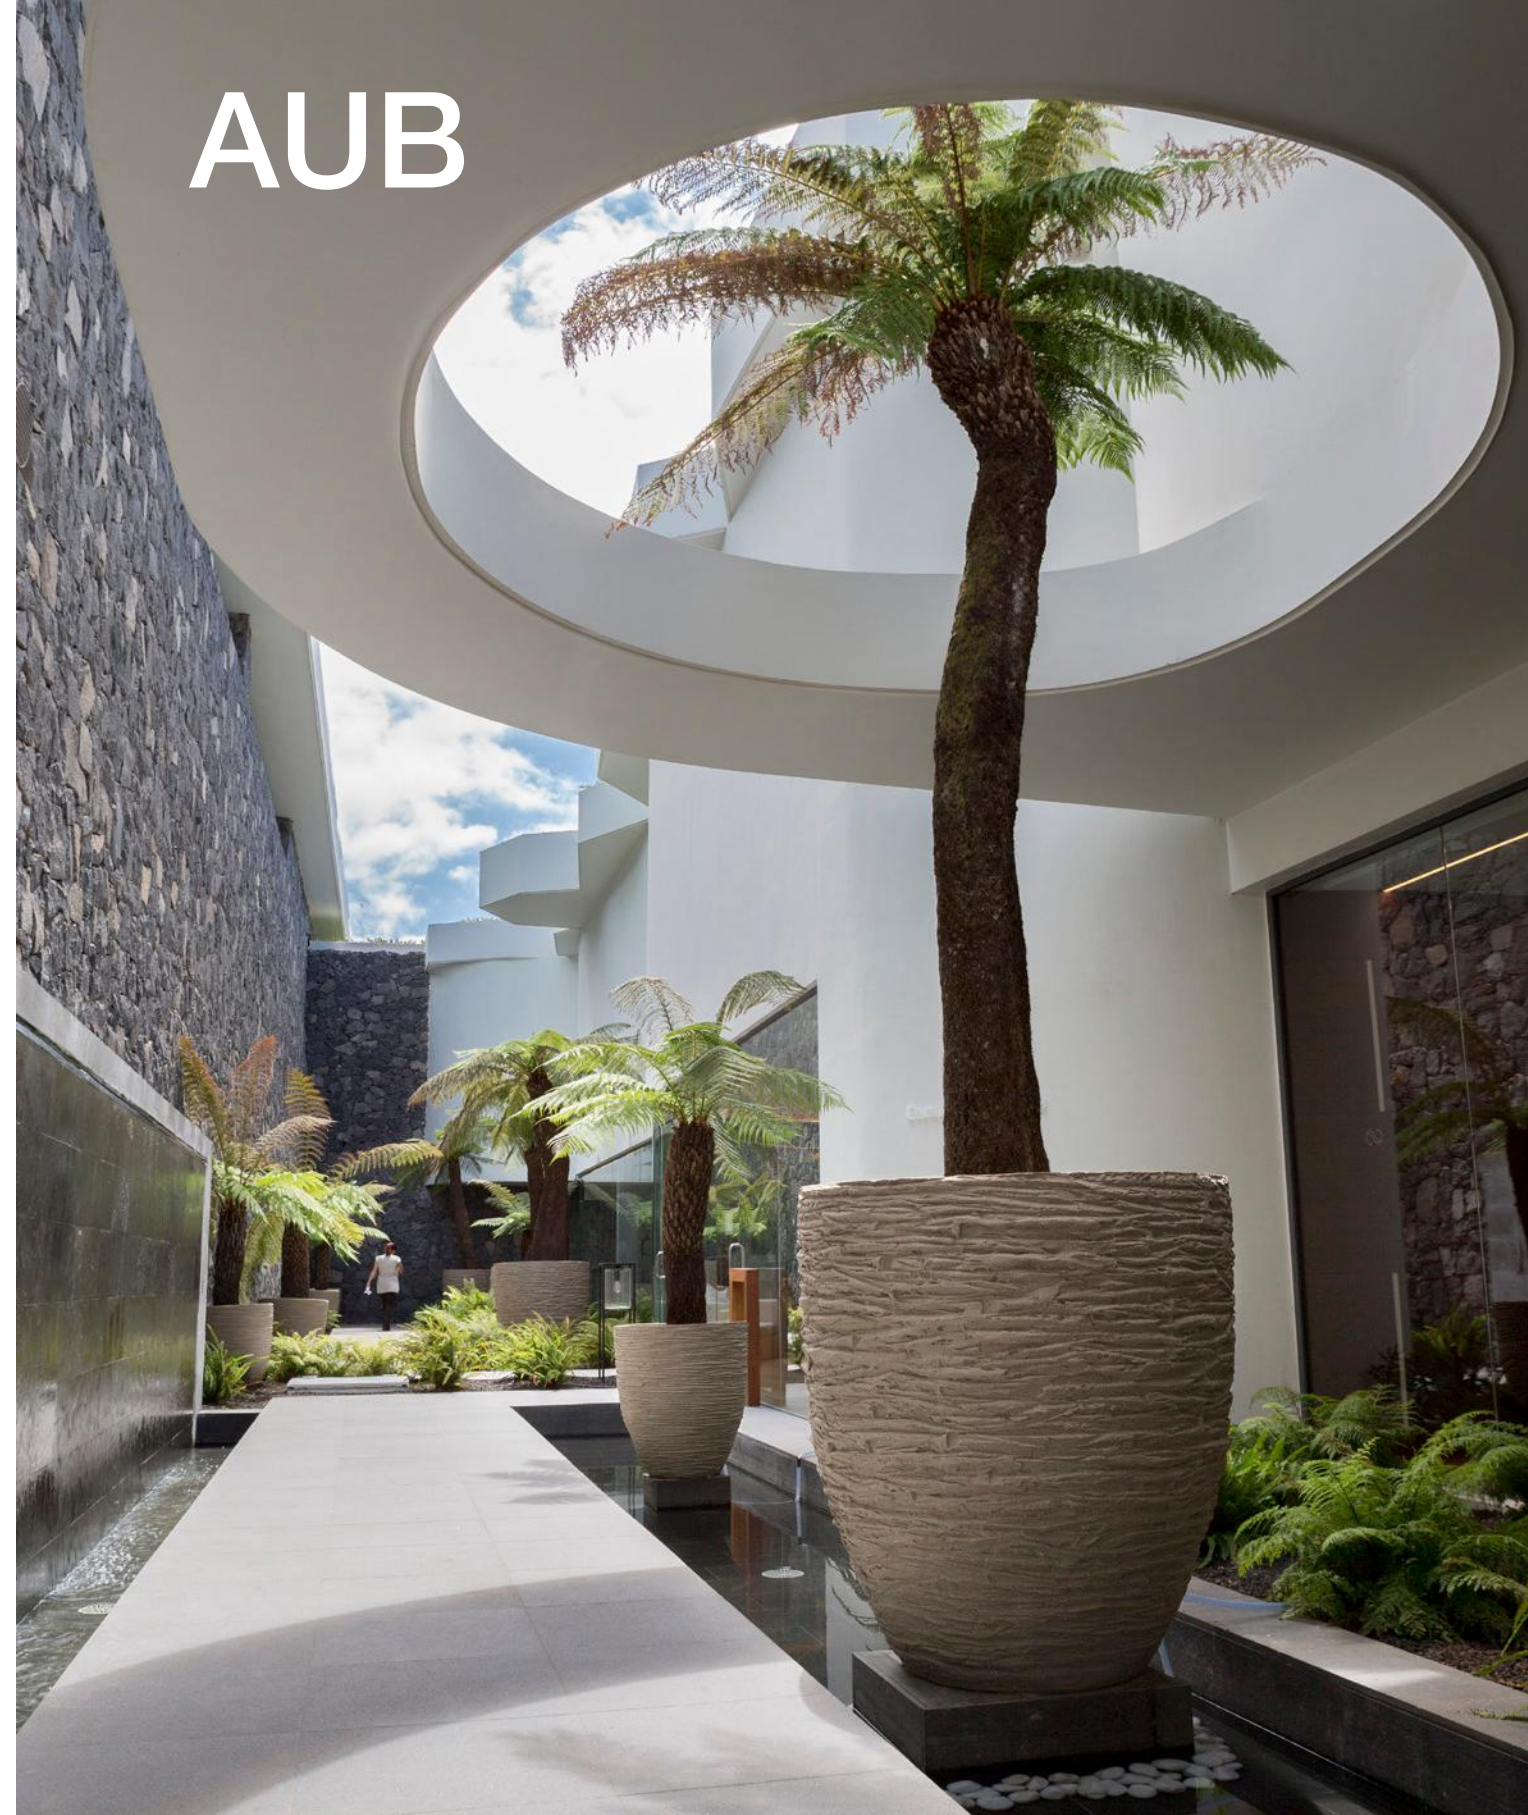

As soon as clients approach Corales Suites in Adeje, Tenerife, they are captivated by the sinuous curves of its massive white contemporary-style building. White models from the **AUB** series are used to guide clients and staff along the wooden pavement of one of the many outdoor passages, breaking the horizontal lines of the grey walls and adding volume through use of texture and the bright white colour. The sense of verticality is created by the upwards motion of *Hyophorbe lagenicaulis*.

AUB