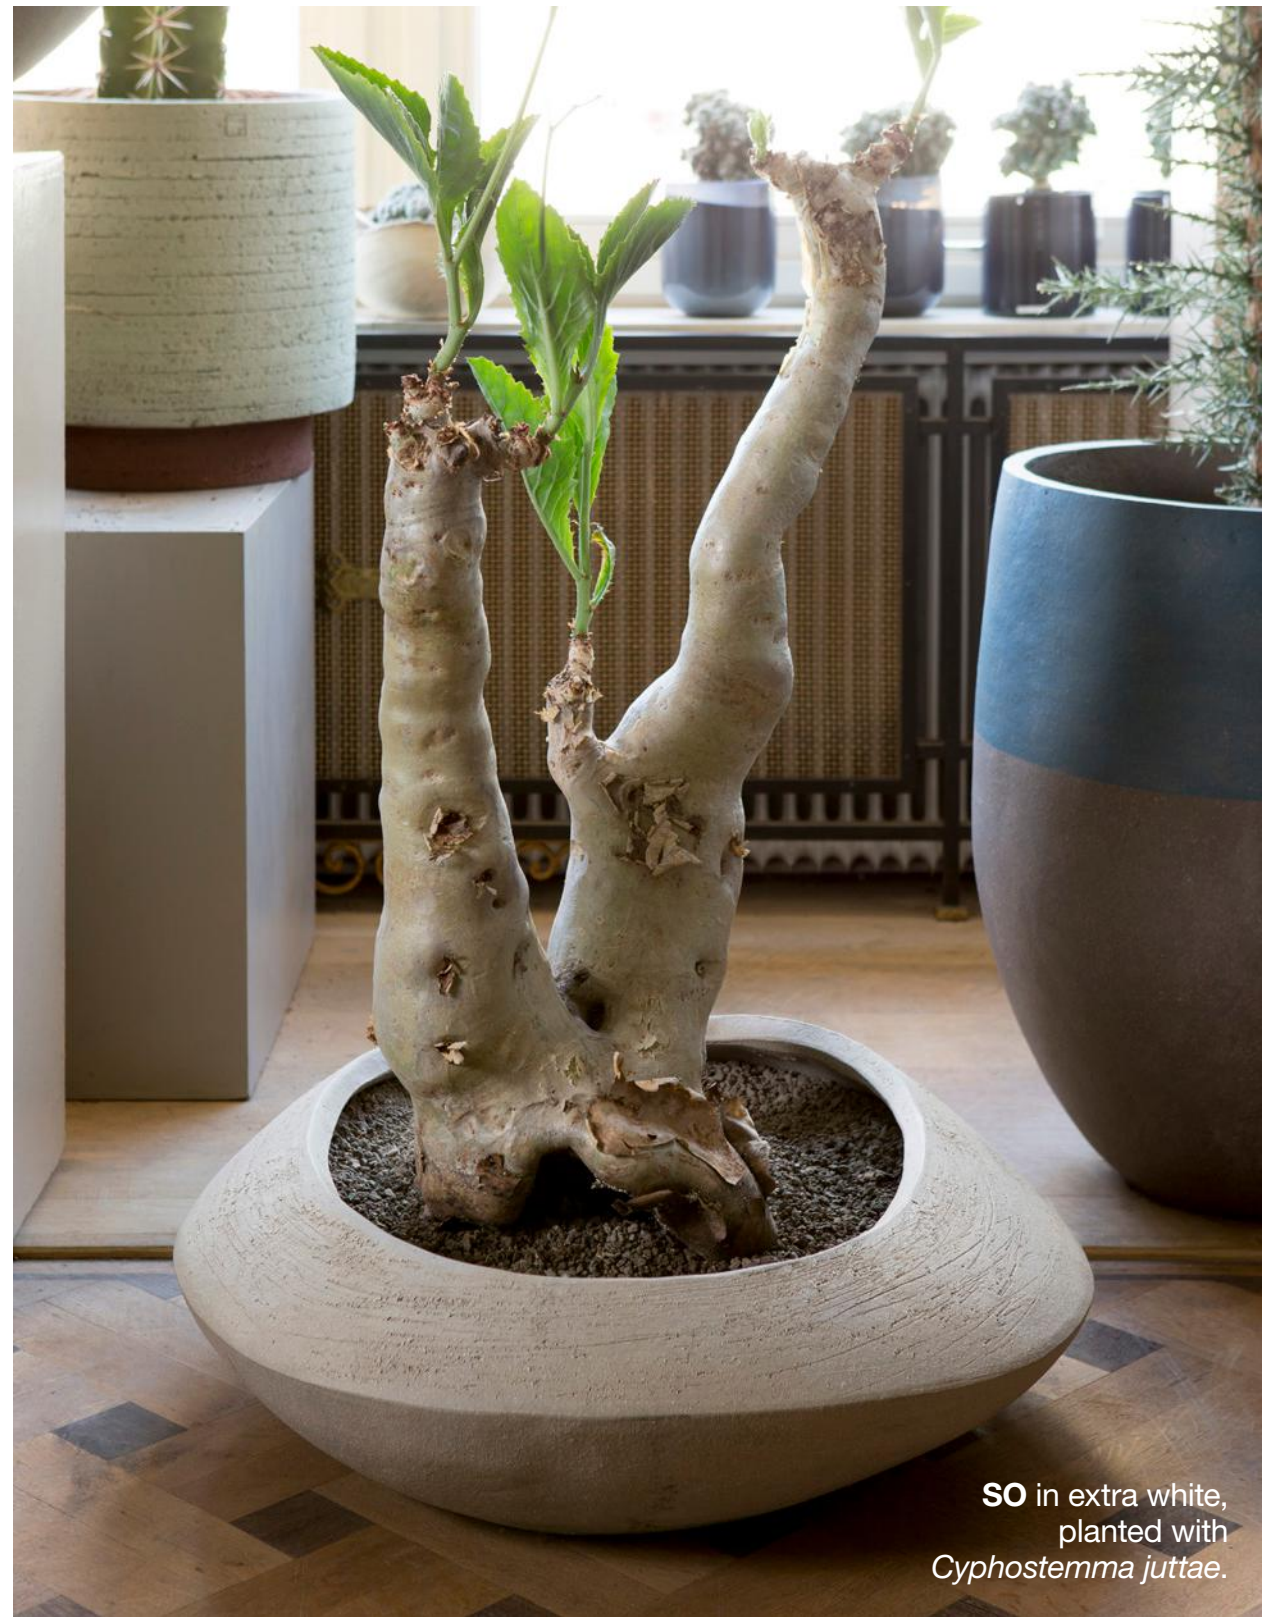

SO

	a	b	h	w
SO80	81cm	73cm	23cm	25kg
<i>SO80</i>	31,9"	28,7"	9"	55lbs

SO

SO in extra white,
planted with
Cyphostemma juttae.