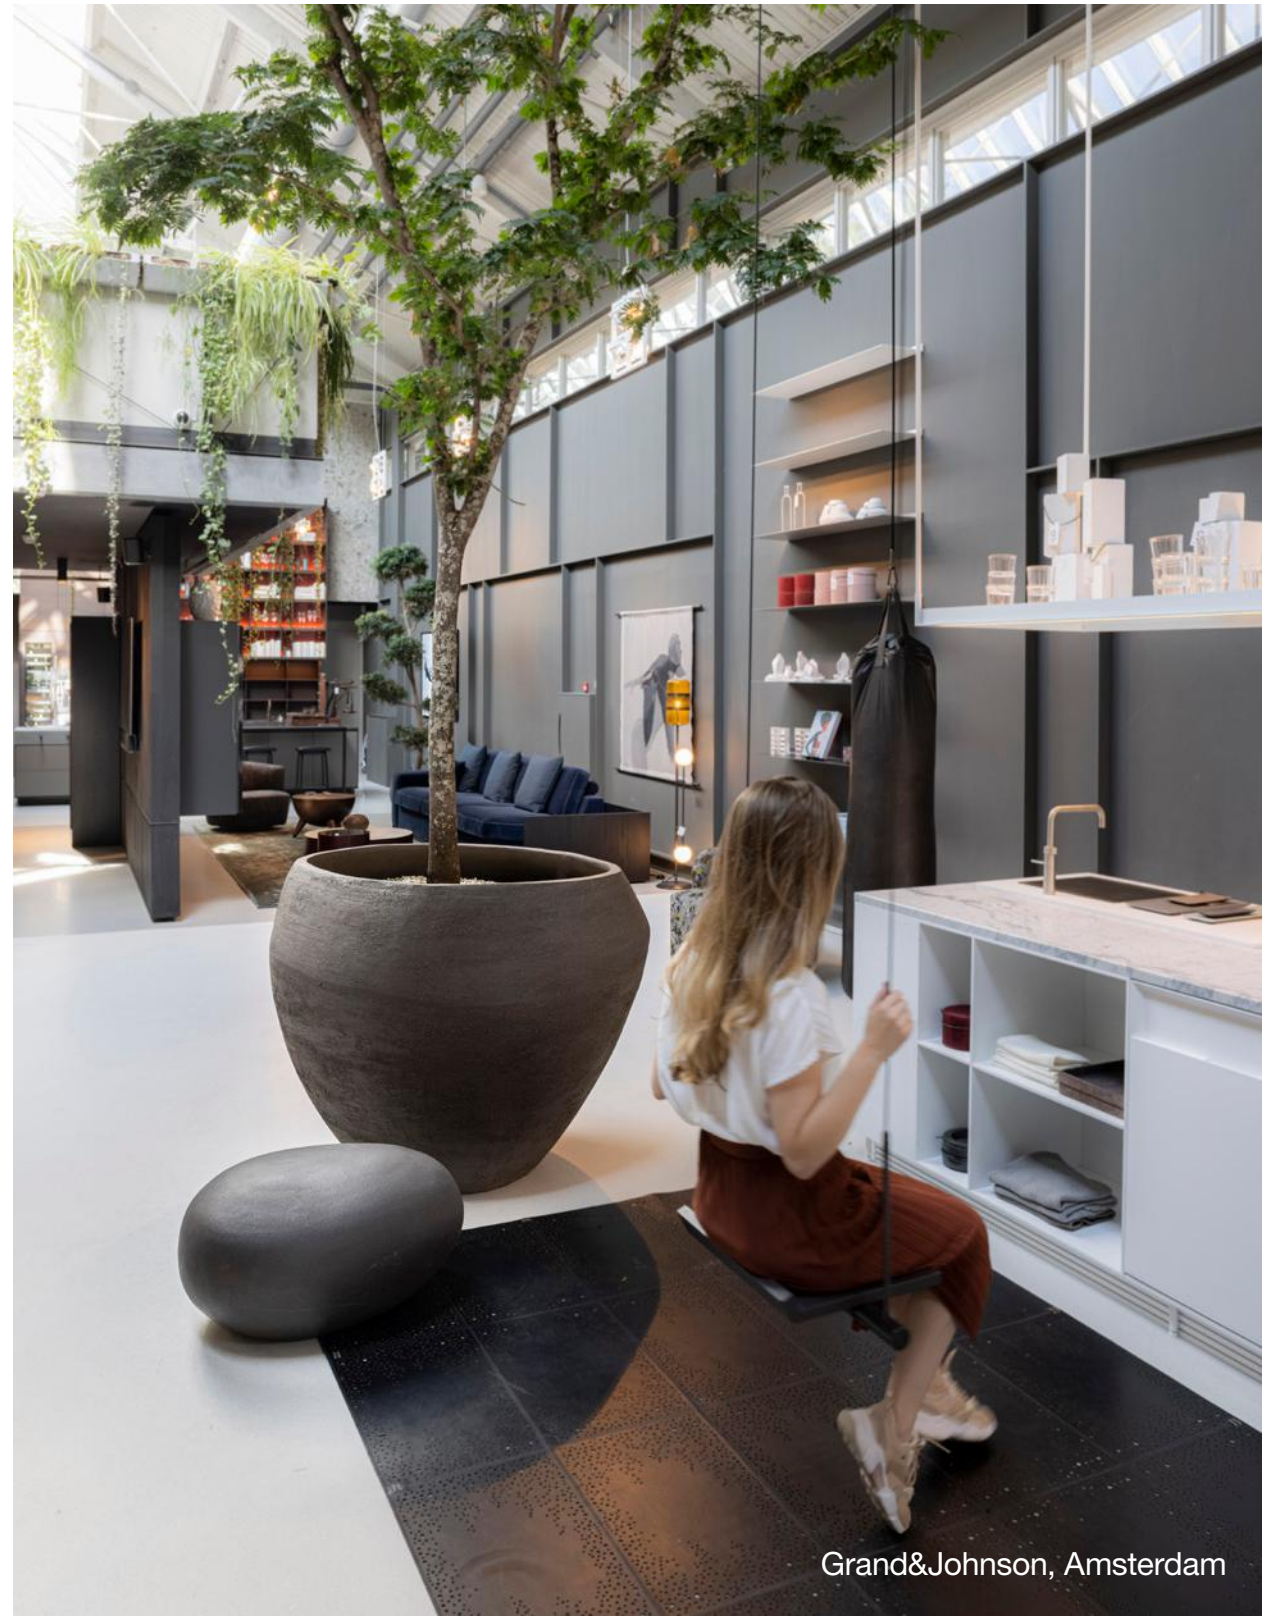

# OF

	a	c	h	w	m <sup>3</sup>
<b>OF50</b>	30cm	45cm	48cm	30kg	65l
<b>OF70</b>	60cm	75cm	65cm	50kg	156l
<b>OF80</b>	73cm	90cm	80cm	75kg	265l
<b>OF90</b>	85cm	105cm	85cm	100kg	369l
<b>OF110</b>	110cm	125cm	101cm	150kg	735,2l
<b>OF120</b>	120cm	130cm	111cm	200kg	1150l
<b>OF50</b>	19,7"	17,7"	18,9"	66lbs	17,2gal
<b>OF70</b>	23,6"	29,5"	25,6"	110lbs	41,2gal
<b>OF80</b>	28,7"	35,4"	31,5"	165lbs	70gal
<b>OF90</b>	33,5"	41,3"	33,5"	220lbs	97,5gal
<b>OF110</b>	46,1"	49,2"	39,8"	330lbs	194,2gal
<b>OF120</b>	50"	51,2"	43,7"	440lbs	303,7gal

Located in the most recent real estate development Oosteroever in Ostend, Design Oostende recently opened its new showroom and furniture gallery DOK to the public. Family run business from origin, Design Oostende promotes furniture, design and art. Local artists get a podium while a full team of interior architects assists clients to transform their interior and exterior space to a world of experience.