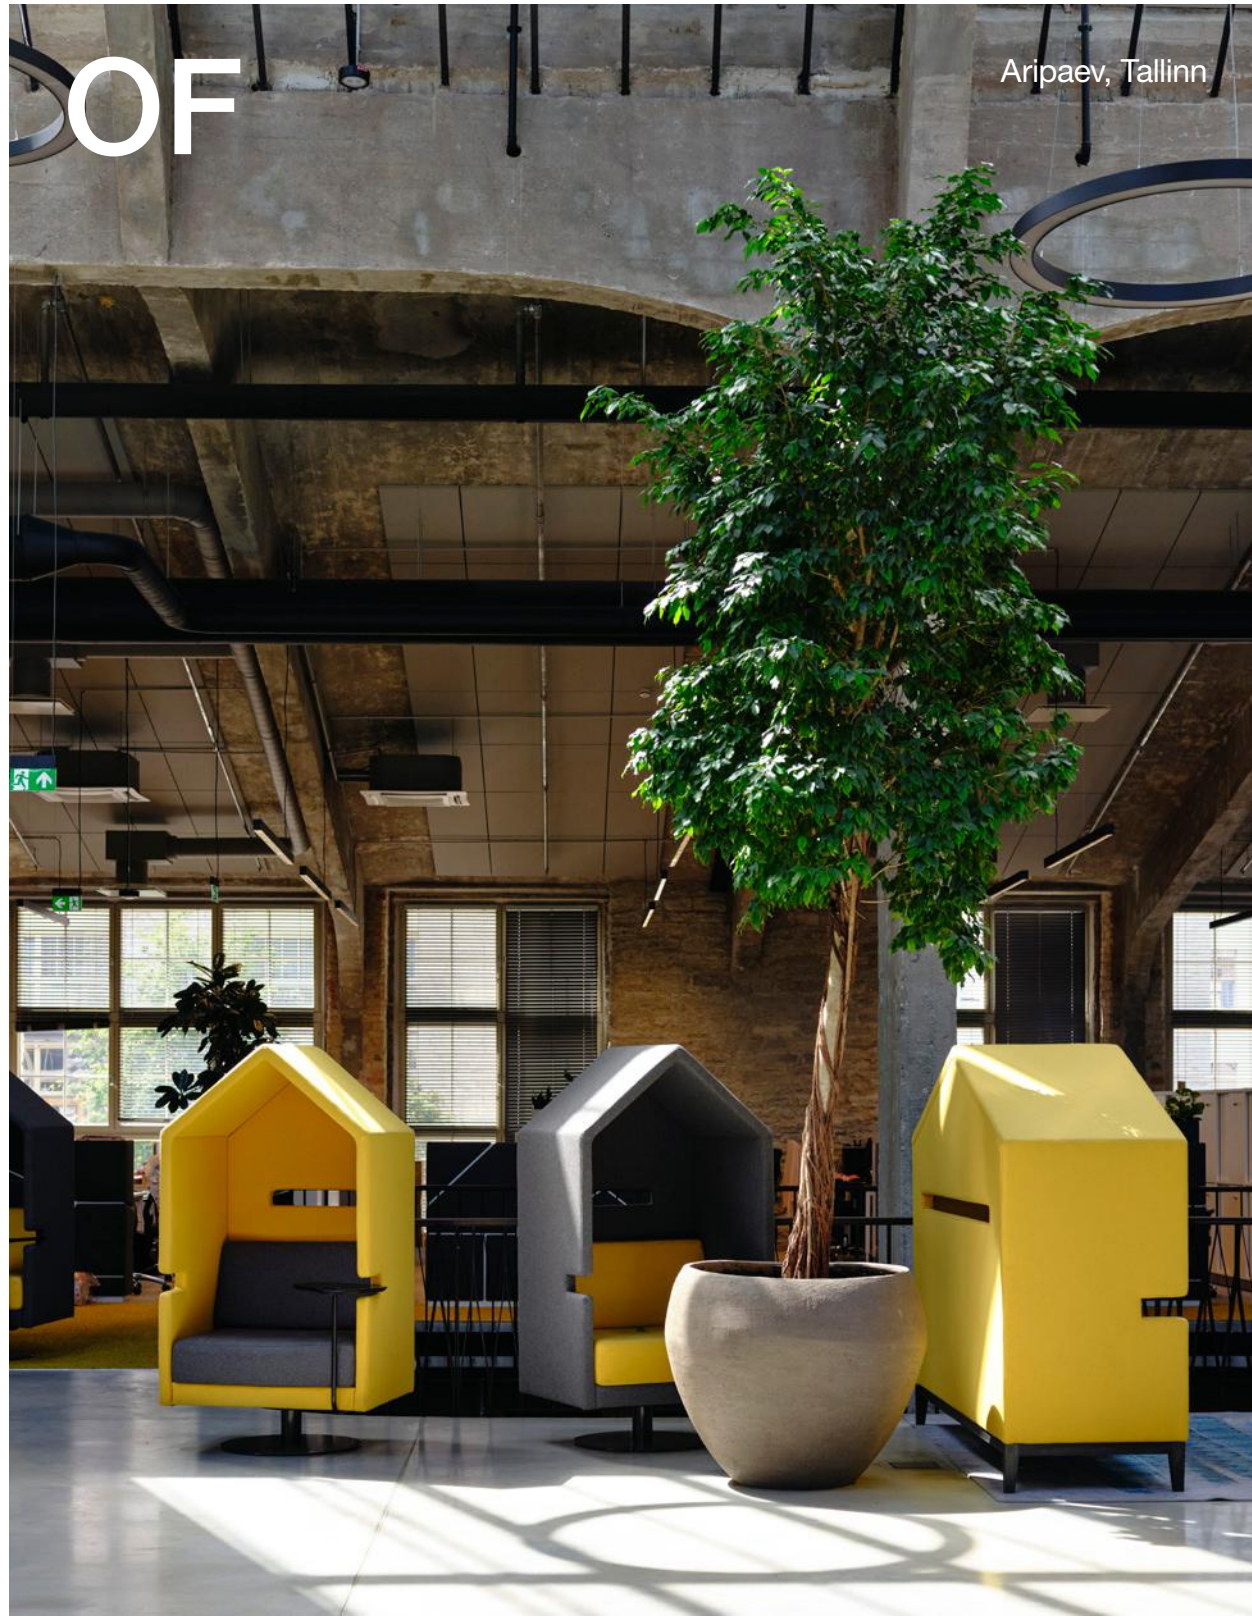

# OF

	a	c	h	w	m <sup>3</sup>
<b>OF50</b>	30cm	45cm	48cm	30kg	65l
<b>OF70</b>	60cm	75cm	65cm	50kg	156l
<b>OF80</b>	73cm	90cm	80cm	75kg	265l
<b>OF90</b>	85cm	105cm	85cm	100kg	369l
<b>OF110</b>	110cm	125cm	101cm	150kg	735,2l
<b>OF120</b>	120cm	130cm	111cm	200kg	1150l
<b>OF50</b>	19,7"	17,7"	18,9"	66lbs	17,2gal
<b>OF70</b>	23,6"	29,5"	25,6"	110lbs	41,2gal
<b>OF80</b>	28,7"	35,4"	31,5"	165lbs	70gal
<b>OF90</b>	33,5"	41,3"	33,5"	220lbs	97,5gal
<b>OF110</b>	46,1"	49,2"	39,8"	330lbs	194,2gal
<b>OF120</b>	50"	51,2"	43,7"	440lbs	303,7gal

Located in the most recent real estate development Oosteroever in Ostend, Design Oostende recently opened its new showroom and furniture gallery DOK to the public. Family run business from origin, Design Oostende promotes furniture, design and art. Local artists get a podium while a full team of interior architects assists clients to transform their interior and exterior space to a world of experience.